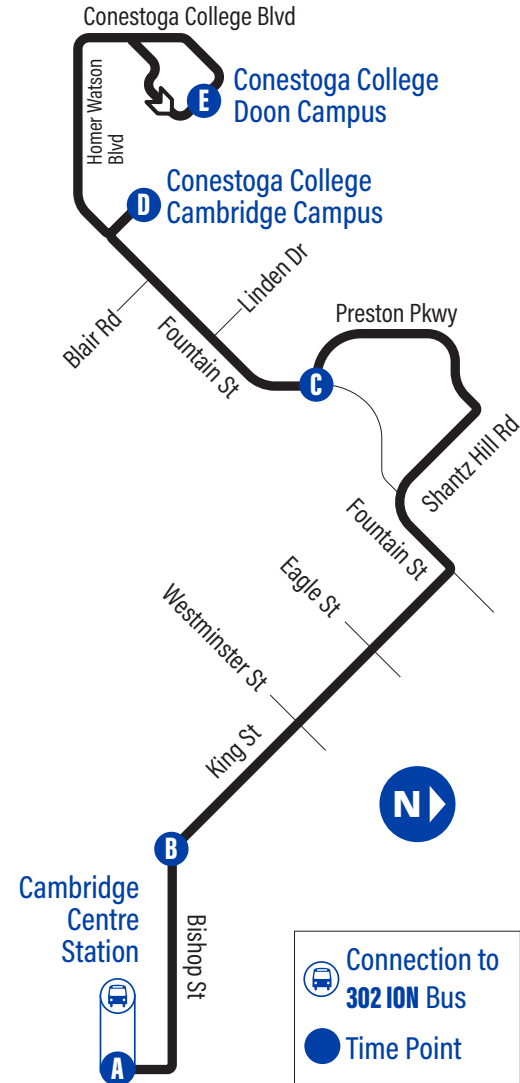

E Conestoga College - Doon (Door 3)	1732
Doon Valley / Orchard Mill	1734
Conestoga College Blvd. / Homer Watson	1728
D Conestoga College - Cambridge Campus	3888
Fountain / Blair	3525
Fountain / Linden	3562
C Preston Pkwy. / Fountain	1630
Preston Pkwy. / Woods	1631
Preston Pkwy. / Hillview	1632
Preston Pkwy. / Parkview	1633
Shantz Hill / Preston Pkwy	4104
Fountain / Shantz Hill	3003
King / Fountain	1584
King / Eagle	1585
King / Waterloo	1586
King / Westminster	1587
King / Lowther	1588
King / Dolph	1589
C Bishop / Duke	1444
Bishop / Pineview	3835
Bishop / Mary	2327
965 Bishop St. N.	3877
990 Bishop St. N.	1054
Bishop / Industrial	3851
Bishop / Hespeler Rd.	3806
A Cambridge Centre Station	1063

Preston

61

Effective: April 28, 2025

Connection to
302 ION Bus
Time Point

Fares and schedules are subject to change without notice. Weather and road conditions may cause schedule delays.

519-585-7555 grt.ca
Text: 57555 & key in your bus stop number