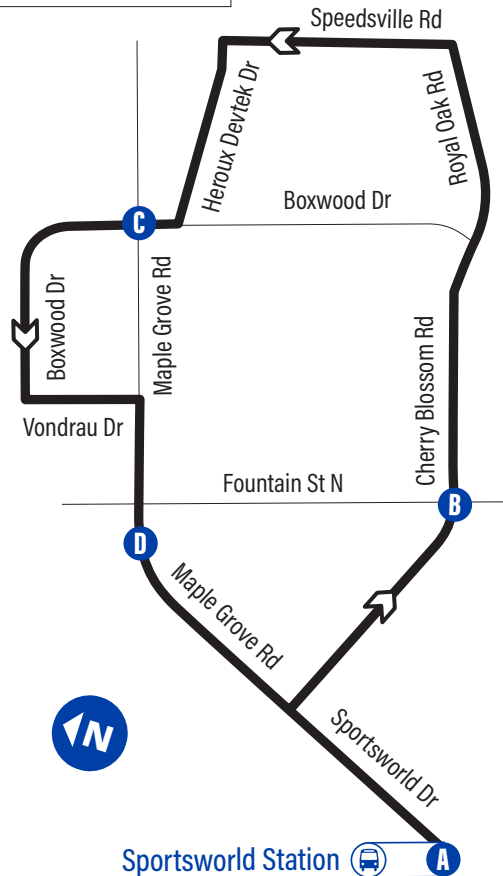

Speedsville

GRT
GRAND RIVER TRANSIT

62

Effective: April 28, 2025

Connection
to 302 ION Bus

Time Point

easyGO

519-585-7555 grt.ca

Text: 57555 & key in your bus stop number

Bus Stops

A Sportsworld Station	1572
Maple Grove / Cherry Blossom	3939
Cherry Blossom / Barnes	2310
Cherry Blossom / Saltsman	3940
B Cherry Blossom / Fountain	2312
Cherry Blossom / Reuter	3859
Royal Oak / Boxwood	4222
250 Royal Oak Rd.	4224
Speedsville / Equestrian	4225
Heroux Devtek / Goddard	4226
C Boxwood / Maple Grove	3646
Boxwood / Vondrau	3647
Vondrau / Boxwood	3648
Maple Grove / Vondrau	3649
Maple Grove / Fountain (East Side)	1035
D Maple Grove / Fountain (West Side)	2317
Maple Grove / Saltsman	3531
Maple Grove / Cherry Blossom	2318
A Sportsworld Station	1572

Depart   Arrive

Sportsworld Station	Cherry Blossom / Fountain	Boxwood / Maple Grove	Maple Grove / Fountain (West side)	Sportsworld Station
A	B	C	D	A
6:00	6:05	6:13	6:18	6:22
6:30	6:35	6:43	6:48	6:52
7:00	7:05	7:14	7:18	7:23
7:30	7:35	7:44	7:48	7:53
8:00	8:05	8:14	8:18	8:23
8:30	8:35	8:44	8:48	8:53
9:00	9:05	9:14	9:18	9:23
9:30	9:35	9:43	9:47	9:51
10:00	10:05	10:13	10:17	10:21
10:30	10:35	10:43	10:47	10:51
11:00	11:05	11:13	11:17	11:21
11:30	11:35	11:43	11:47	11:51
12:00	12:05	12:13	12:17	12:21
12:30	12:35	12:43	12:47	12:51
1:00	1:05	1:13	1:17	1:21
1:30	1:35	1:43	1:47	1:51
2:00	2:05	2:13	2:17	2:21
2:30	2:35	2:44	2:49	2:54
3:00	3:05	3:14	3:19	3:24
3:30	3:35	3:44	3:49	3:54
4:00	4:05	4:14	4:19	4:24
4:30	4:35	4:44	4:49	4:54
5:00	5:05	5:14	5:19	5:24
5:30	5:35	5:44	5:49	5:54
6:00	6:05	6:13	6:17	6:21
6:30	6:35	6:43	6:47	6:51
7:00	7:05	7:13	7:17	7:21
7:30	7:35	7:43	7:47	7:51
8:00	8:05	8:13	8:17	8:21
8:30	8:35	8:43	8:47	8:51
9:00	9:05	9:13	9:17	9:21
9:30	9:35	9:43	9:47	9:51
10:00	10:05	10:12	10:16	10:19
10:30	10:35	10:42	10:46	10:49
11:00	11:05	11:12	11:16	11:19
11:30	11:35	11:42	11:46	11:49