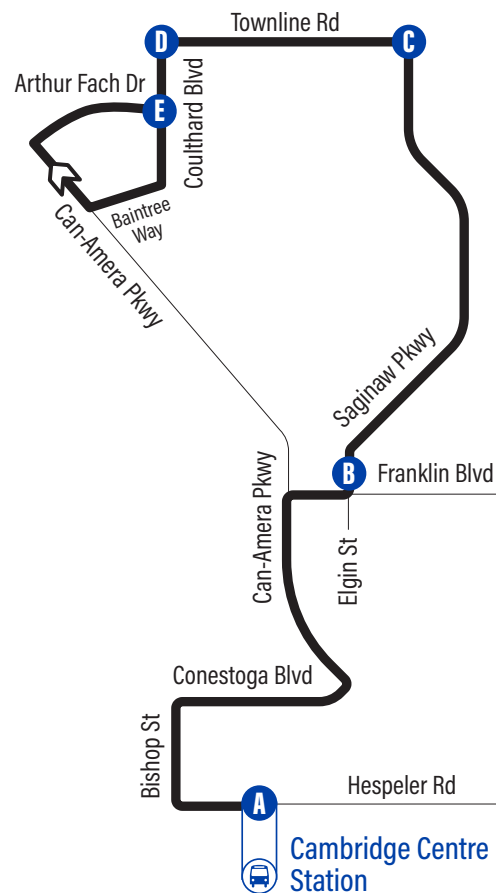

## Bus Stops

to Coulthard/ Arthur Fach		to Cambridge Centre Station	
<b>A</b> Cambridge Centre Station	1063	<b>E</b> Arthur Fach / Coulthard	4186
Bishop / Hespeler Rd.	4147	Townline / Concession 1	4187
Bishop / Conestoga	1275	Townline / Cambridge Gurudwara	4188
Conestoga / Conestoga Transit Garage	3845	<b>C</b> Saginaw / Glenvalley	4189
Conestoga / Lena	1170	Saginaw / Chipcase	4190
Can-Amera / Conestoga	1280	680 Saginaw Pkwy.	4191
Can-Amera / Franklin	4212	Saginaw / Light	4192
<b>B</b> Saginaw / St Benedict CSS	4170	Saginaw / Burnett	1371
Saginaw / Cowan	1345	Saginaw / Fairgreen	1372
Saginaw / Stonecairn	1346	Saginaw / Stonecairn	1373
Saginaw / Chamberlin	1347	Saginaw / Cowan	1374
Saginaw / Burnett	1348	<b>B</b> Saginaw / St Benedict CSS	1356
Saginaw / Light	1349	Can-Amera / Franklin	1357
695 Saginaw Pkwy.	4041	Can-Amera / Path To Lena	4093
Saginaw / Granite Hill	1350	Can-Amera / Conestoga	1279
<b>C</b> Saginaw / Haddaway	3394	Conestoga / Lena	1318
<b>D</b> Coulthard / Arthur Fach	3396	Conestoga / Conestoga Transit Garage	1319
Coulthard / Baintree	3397	Bishop / Conestoga	4146
Baintree / Can-Amera	4184	Bishop / Collier MacMillan	1320
Arthur Fach / Garth Massey	4185	<b>A</b> Cambridge Centre Station	1058
<b>E</b> Arthur Fach / Coulthard	4186		

# Saginaw

# 65

GRAND RIVER TRANSIT

Effective: April 28, 2025

Connection to 302 ION Bus

Time Point

519-585-7555 [grt.ca](http://grt.ca)  
Text: 57555 & key in your bus stop number