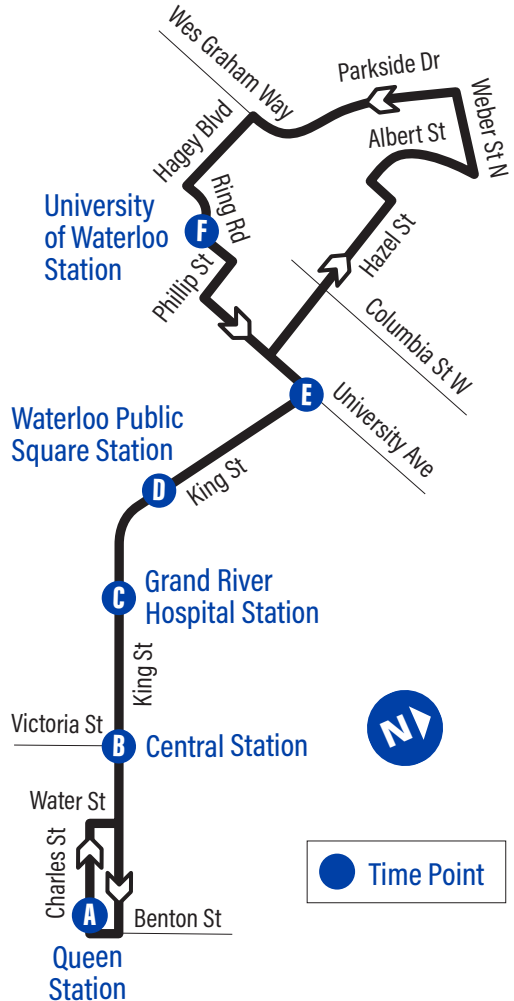

to Queen Station

F University Of Waterloo Station	1223
University Ave. / Phillip	3943
University Ave. / Sunview	3945
University Ave. / Hemlock	2783
University Ave. / Wilfrid Laurier University	3620
E King / University Ave.	2533
King / Ezra	3581
King / Central	2535
King / Bridgeport Rd.	1957
D Waterloo Public Square Station	4048
King / William	1959
Allen Station	2536
King / Union	2538
C Grand River Hospital Station	2540
King / Kitchener-Waterloo Collegiate	2542
King / Agnes	2543
King / Wellington	2544
B Central Station	1901
King / Water	2457
King / Young	2458
King / Queen	2562
Frederick Station (King / Benton)	2561
A Queen Station (Benton / Charles)	1089

Late Night Loop

91

Effective: April 28, 2025

For the most current bus stop listing, visit grt.ca

519-585-7555 grt.ca
Text: 57555 & key in your bus stop number