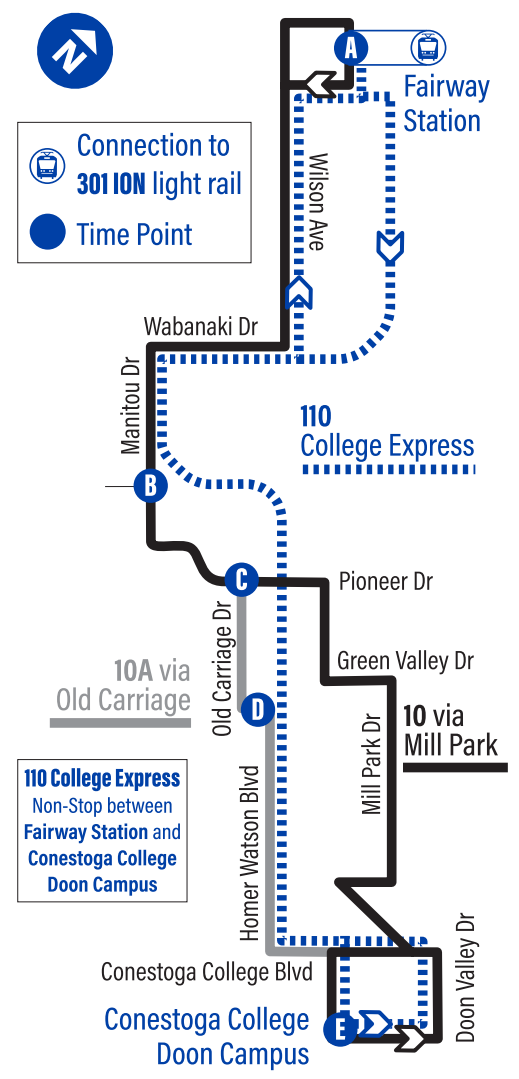

Route 110 - Saturday

to Conestoga College		to Fairway Station	
Depart	Arrive	Depart	Arrive
A Fairway Station	E Conestoga College Doon Campus - Door 3	E Conestoga College Doon Campus - Door 3	A Fairway Station
9:30	9:42	9:45	9:58
10:00	10:12	10:15	10:28
10:30	10:42	10:45	10:58
11:00	11:12	11:15	11:28
11:30	11:42	11:45	11:58
12:00	12:12	12:15	12:28
12:30	12:42	12:45	12:58
1:00	1:12	1:15	1:28
1:30	1:42	1:45	1:58
2:00	2:12	2:15	2:28
2:30	2:42	2:45	2:58
3:00	3:12	3:15	3:28
3:30	3:42	3:45	3:58
4:00	4:12	4:15	4:28
4:30	4:42	4:45	4:58
5:00	5:12	5:15	5:28
5:30	5:42	5:45	5:58
6:00	6:12		

10 via Mill Park Stops

Doon Valley / Pinnacle	1735
Pinnacle / Doon Valley	1736
Pinnacle / Amherst	1737
Pinnacle / Old Mill	1738
Old Mill / Roos	1739
Green Valley / Mill Park	1740
Green Valley / Pioneer	1742
Pioneer / Homer Watson	1743
C Pioneer / Pioneer Park Plaza	1744
Pioneer / Bechtel	1746
365 Pioneer Dr.	1747
Pioneer / Doon Village	1748
B Doon Village / Farrier	1755
Manitou / Homer Watson	1756
421 Manitou Dr.	1757
Manitou / Sasaga	1758
Wabanaki / Wilson	1760
915 Wilson Ave.	1761
808 Wilson Ave.	1762
Wilson / Goodrich	1763
Wilson / Fairway	1764

10 / 10A

A Fairway Station	3489
A Fairway Station	3488

Pioneer | College Express

GRT
GRAND RIVER TRANSIT

10 | 110

Effective: April 28, 2025

Connection to 301 ION Light Rail

A.M.	0:00	P.M.	0:00
------	------	------	------