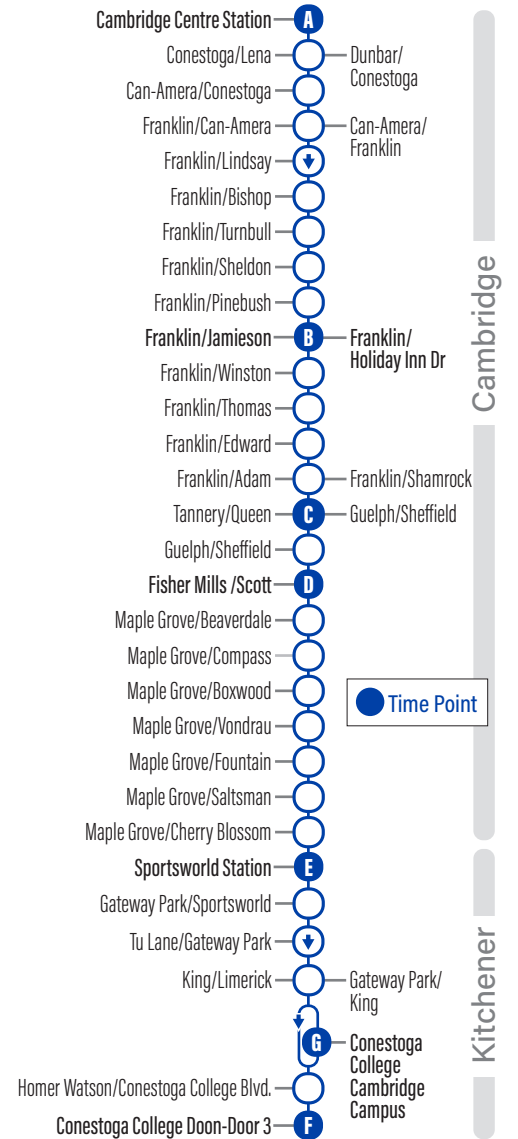

iXpress Maple Grove

203

Effective: April 28, 2025

For the most current bus stop listing, visit grt.ca

519-585-7555 grt.ca

Text: 57555 & key in your bus stop number