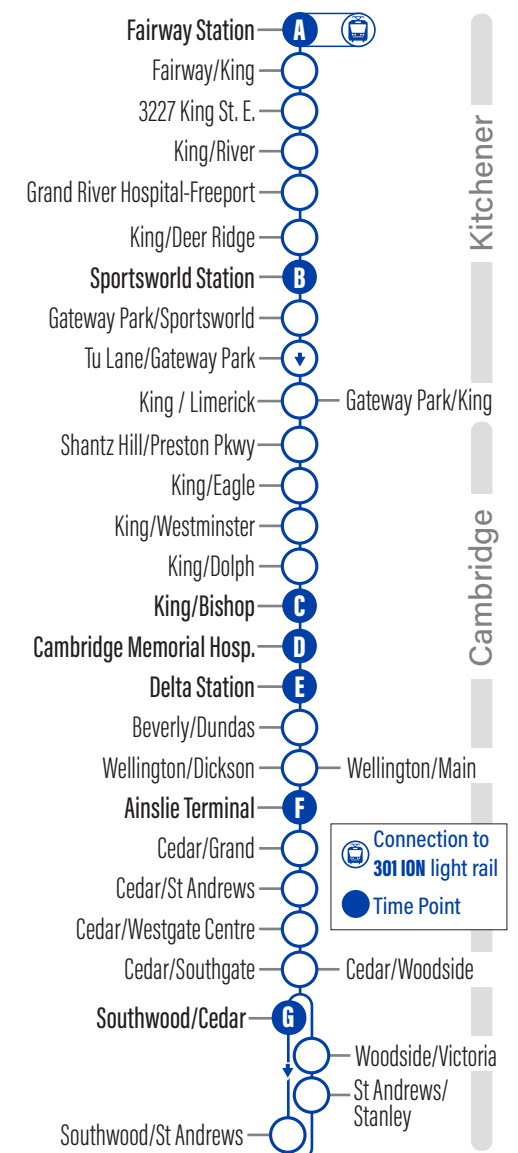

A.M.	0:00	P.M.	0:00

Fares and schedules are subject to change without notice. Weather and road conditions may cause schedule delays.

For the most current bus stop listing, visit grt.ca

iXpress Coronation

206

Effective: April 28, 2025

519-585-7555 grt.ca
Text: 57555 & key in your bus stop number

Sunday / Stat Holiday Schedule						
to Southwood / Cedar				to Fairway Station		
Depart	>>>		>>>		Arrive	
A	B	C	D	E	F	G
Fairway Station	Sportsworld Station	King / Bishop	Cambridge Memorial Hospital	Delta Station	Ainslie Terminal	Southwood / Cedar
				7:15	7:20	
7:45	7:53	8:04	8:07	8:09	8:15	8:20
8:15	8:23	8:34	8:37	8:39	8:45	8:50
8:45	8:53	9:04	9:07	9:09	9:15	9:20
9:15	9:23	9:34	9:37	9:39	9:45	9:50
9:45	9:53	10:05	10:08	10:10	10:22	10:28
10:15	10:25	10:38	10:41	10:43	10:55	11:01
10:45	10:55	11:08	11:11	11:13	11:25	11:31
11:15	11:25	11:38	11:41	11:43	11:55	12:01
11:45	11:55	12:08	12:11	12:13	12:25	12:31
12:15	12:25	12:38	12:41	12:43	12:55	1:01
12:45	12:55	1:08	1:11	1:13	1:25	1:31
1:15	1:25	1:38	1:41	1:43	1:55	2:01
1:45	1:55	2:08	2:11	2:13	2:25	2:31
2:15	2:25	2:38	2:41	2:43	2:55	3:01
2:45	2:55	3:08	3:11	3:13	3:25	3:31
3:15	3:25	3:38	3:41	3:43	3:55	4:01
3:45	3:55	4:08	4:11	4:13	4:25	4:31
4:15	4:25	4:38	4:41	4:43	4:55	5:01
4:45	4:55	5:08	5:11	5:13	5:25	5:31
5:15	5:25	5:38	5:41	5:43	5:55	6:01
5:45	5:55	6:07	6:10	6:12	6:22	6:28
6:15	6:24	6:35	6:38	6:40	6:50	6:56
6:45	6:54	7:05	7:08	7:10	7:20	7:26
7:15	7:24	7:35	7:38	7:40	7:50	7:56
7:45	7:54	8:05	8:08	8:10	8:20	8:26
8:15	8:24	8:35	8:38	8:40	8:50	8:56
8:45	8:54	9:05	9:08	9:10	9:20	9:26
9:15	9:24	9:35	9:38	9:40	9:50	9:56
9:45	9:54	10:05	10:08	10:10	10:20	10:26
10:15	10:24	10:35	10:38	10:40	10:50	10:56
10:45	10:54	11:05	11:08	11:10	11:20	11:26
11:15	11:24	11:35	11:38	11:40		
11:45	11:54	12:05	12:08	12:10		

0:00 Does not operate on stat holidays

Connection to 301 ION Light Rail
 Connection to 302 ION bus