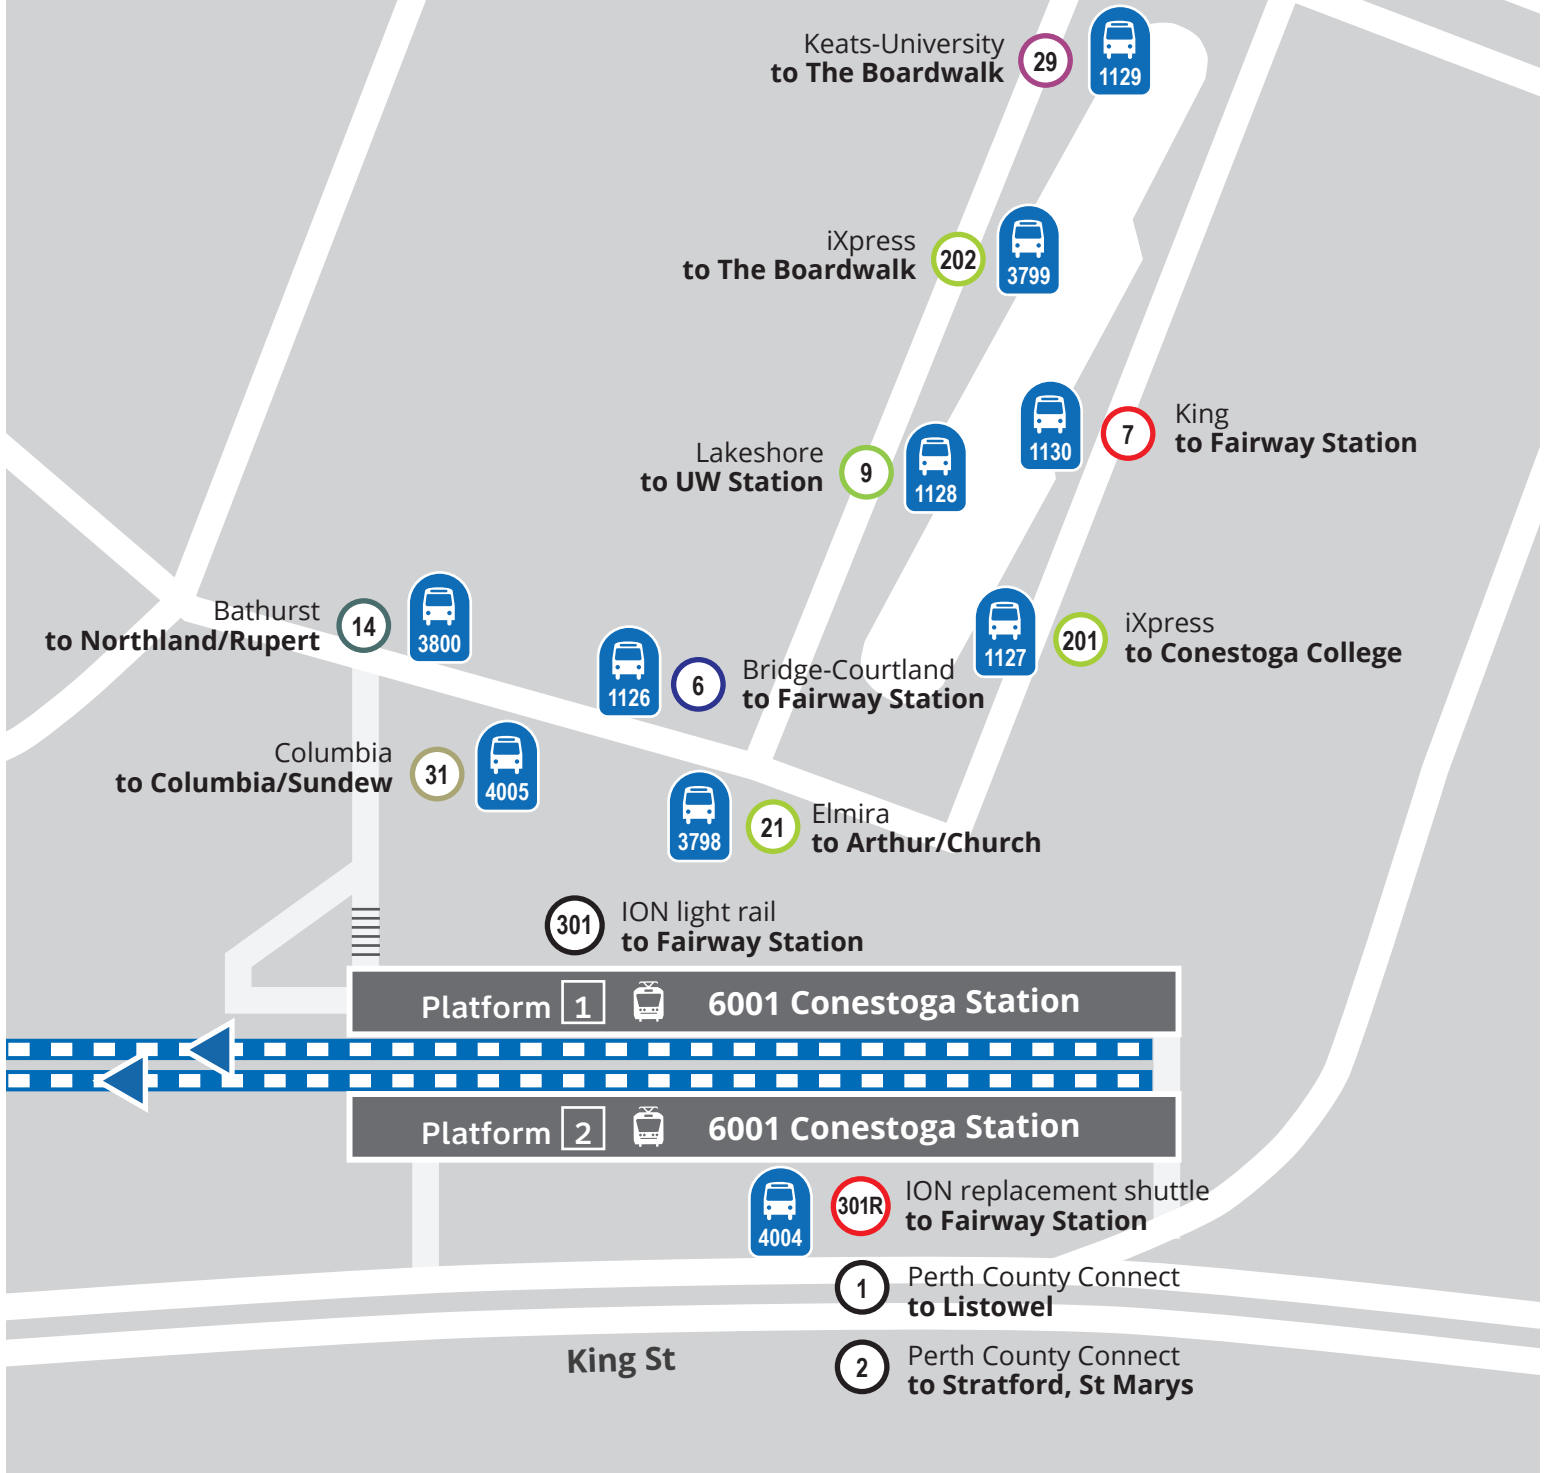

Conestoga Station

Bus Connections

Conestoga Mall

Keats-University
to The Boardwalk

iXpress
to The Boardwalk

Lakeshore
to UW Station

King
to Fairway Station

Bathurst
to Northland/Rupert

Bridge-Courtland
to Fairway Station

iXpress
to Conestoga College

Columbia
to Columbia/Sundew

Elmira
to Arthur/Church

301 ION light rail
to Fairway Station

Platform 1 6001 Conestoga Station

Platform 2 6001 Conestoga Station

301R ION replacement shuttle
to Fairway Station

1 Perth County Connect
to Listowel

2 Perth County Connect
to Stratford, St Marys

King St