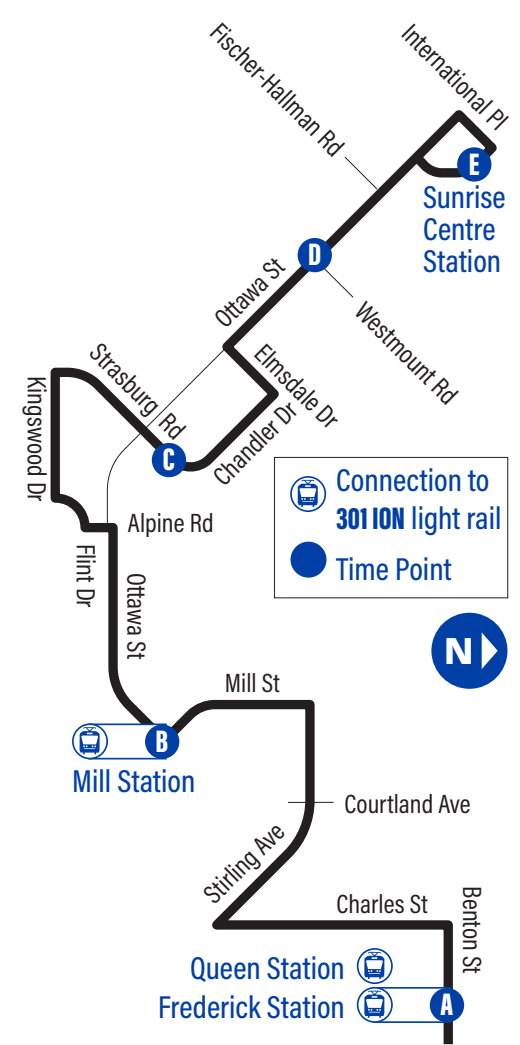

Continues as Route 4 to The Boardwalk Station

Ottawa South

3

Effective: April 27, 2026

continues as Route 4 Glasgow-Margaret

519-585-7555 grt.ca
Text: 57555 & key in your bus stop number