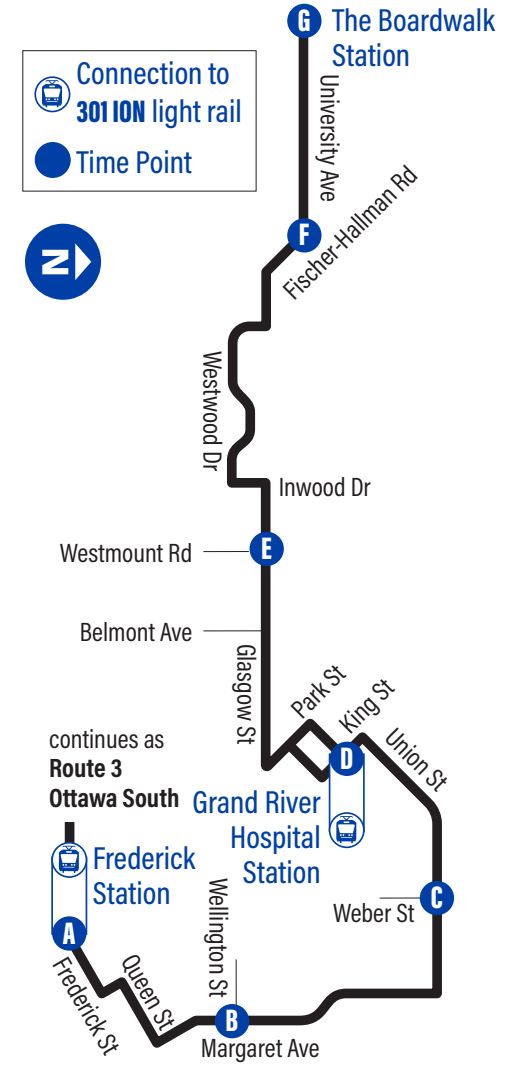

Continues as Route 3 to Sunrise Centre Station

Glasgow-Margaret

4

Effective: April 27, 2026

519-585-7555 grt.ca
Text: 57555 & key in your bus stop number