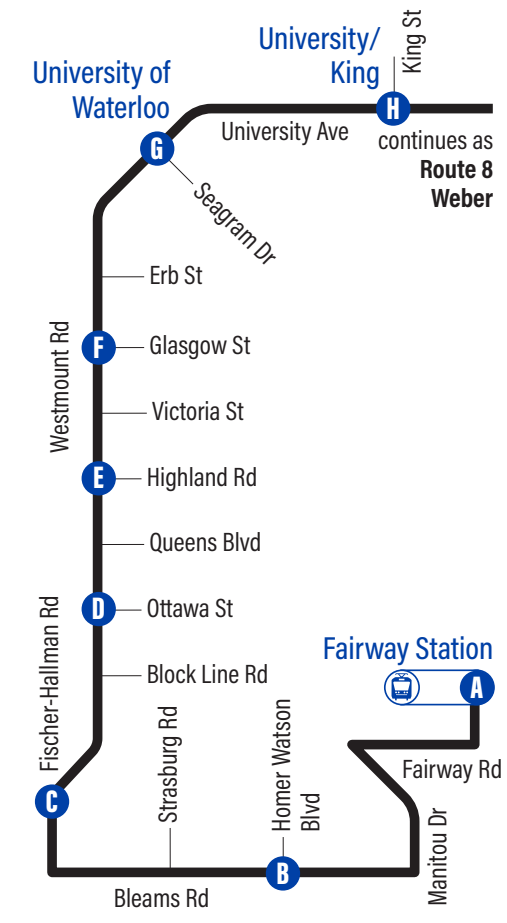

Continues as Route 8 to Fairway Station

Westmount

12

Effective: April 27, 2026

Connection to 301 ION light rail
Time Point

519-585-7555 grt.ca
Text: 57555 & key in your bus stop number