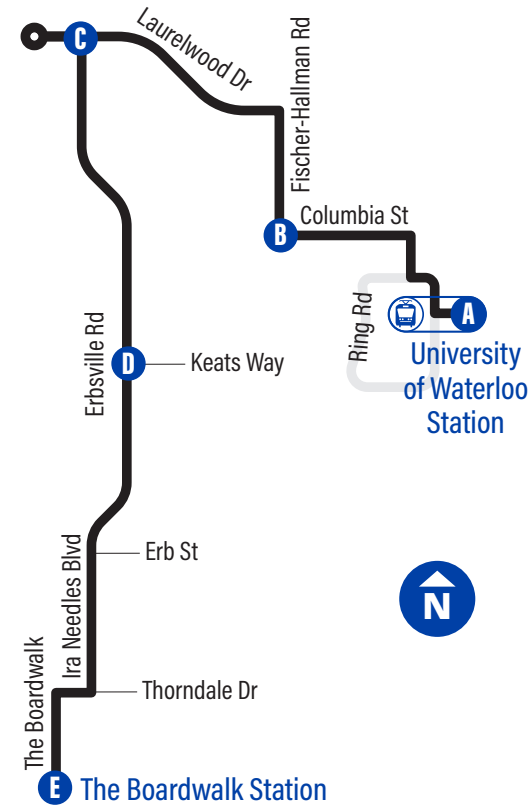

to University of Waterloo Station

E The Boardwalk Station	4002
330 The Boardwalk	1040
The Boardwalk / The Boardwalk Medical Centre	1037
Ira Needles / Thorndale	3903
Ira Needles / Erb	3905
Erbsville / Westside Marketplace	3689
Erbsville / Royal Beech	3690
Erbsville / Path To Erbsville Ct.	3691
D Erbsville / Keats Way	3451
Erbsville / Leighland	3452
Erbsville / Comridge	4088
Erbsville / Columbia	3453
Erbsville / Willow Wood	1106
Erbsville / White Elm	3392
Erbsville / Path To Wild Ginger	4085
Laurelwood/Laurel Heights Secondary School	4014
C Laurelwood / Erbsville	1107
Laurelwood / Birchmount	1108
Laurelwood / Brookmill	1109
Laurelwood / Beaver Creek Cres.	1110
Laurelwood / Beaver Creek Rd.	1111
Laurelwood / Laurel Gate	1112
Laurelwood / Fischer-Hallman	3949
Fischer-Hallman / Path To Laurel Gate	1113
Fischer-Hallman / Gatestone	1114
Fischer-Hallman / Columbia	1115
B Columbia / Fischer-Hallman	1116
Columbia / U.W. - Columbia Lake Village	1117
Columbia / U.W. - Ron Eydtt Village	1119
Columbia / U.W. - Village 1	1120
Columbia / University Of Waterloo	3899
A University Of Waterloo Station	1223

Laurelwood

13

GRAND RIVER TRANSIT

Effective: April 27, 2026

Connection to 301 ION light rail
Time Point

519-585-7555 grt.ca
Text: 57555 & key in your bus stop number

Fares and schedules are subject to change without notice. Weather and road conditions may cause schedule delays.