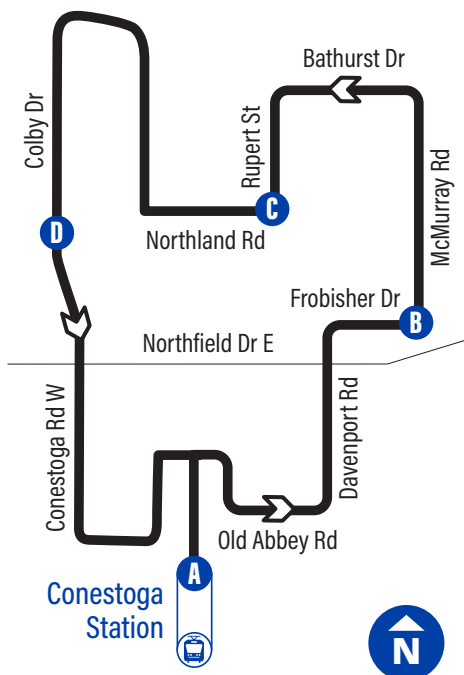

## makes taking transit easy

1. Online Trip Planner: [grt.ca](http://grt.ca)
2. Next Bus Text: get information on the next bus times sent to your phone (does not apply to Flex Stops)  
**Text 57555 + (4 digit bus stop #)**
3. Next Bus Call: call to hear the next bus times for your stop (does not apply to Flex Stops)  
**519-585-7555**
4. Real-time desktop map: see where buses are in real time and explore routes and stops at [grt.ca](http://grt.ca)

Bathurst

**GRT**  
GRAND RIVER TRANSIT

**14**

Effective: April 27, 2026

Connection to 301 ION light rail

Time Point

easyGO

519-585-7555 [grt.ca](http://grt.ca)

Text: 57555 & key in your bus stop number

## Bus Stops

<b>A Conestoga Station</b>	<b>3800</b>
Davenport / Old Abbey	1205
Davenport / Northfield	1207
Frobisher / Davenport	1208
<b>B Frobisher / McMurray</b>	<b>1210</b>
McMurray / Northland	1215
McMurray / Bathurst	1216
Bathurst / Rankin	1217
Rupert / Bathurst	1218
<b>C Northland / Rupert</b>	<b>1219</b>
Wyman / Colby	1221
635 Colby Dr.	1222
Colby / Colby Crt.	4239
607 Colby Dr.	1224
<b>D 597 Colby Dr.</b>	<b>1225</b>
Conestogo / Northfield	4240
520 Conestogo Rd. W.	4241
Conestogo / Dotzert	4242
425 Conestogo Rd. W.	4243
<b>A Conestoga Station</b>	<b>3800</b>