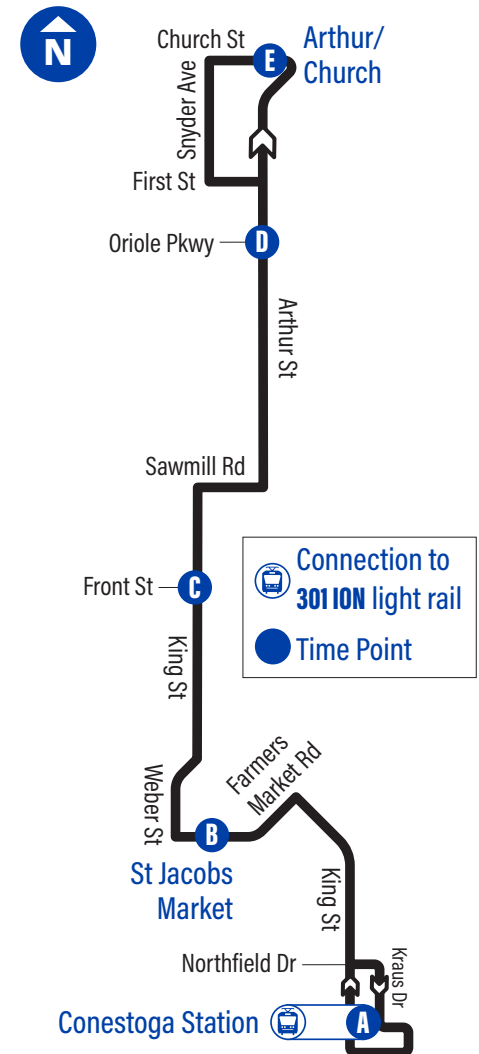

Bus Stops

**to Arthur/Church,
Elmira**

A Conestoga Station	3798
King / Northfield	2089
600 King St. N.	3848
King / Northland	2090
King / Martin Grove	3727
Farmers Market Rd. / King	3807
B Farmers Market Rd. / St Jacobs Market	2091
King / Lobsinger	3836
King / Printery	3808
King / Henry	2092
King / High Crest	4090
King / Cedar	2093
C King / Front	2094
Sawmill / Parkside	3809
Sawmill / Arthur	3729
Arthur / Gerrat	3837
728 Arthur St. S.	3884
Arthur / Scotch Line	3838
Arthur / Union	3810
Arthur / Earl Martin	3811
Arthur / South Field	3812
D Arthur / Oriole	3813
Arthur / First	3873
Arthur / Brubacher	3814
Arthur / Park	3815
Arthur / Wyatt	3816
E Arthur / Church	3817

**to Conestoga
Station, Waterloo**

E Arthur / Church	3817
Church / Walker	3818
Snyder / Church	3819
Snyder / South	3820
Snyder / Woolwich	3821
Memorial Centre	3821
Snyder / Second	3822
First / Snyder	3823
D Arthur / Oriole	3824
Arthur / Whipporwill	3825
Arthur / South Parkwood	3826
Arthur / Listowel	3827
Arthur / Scotch Line	3839
728 Arthur St. S.	3885
Arthur / Gerrat	3840
Sawmill / Parkside	3828
C King / Front	3829
King / Cedar	3830
King / High Crest	4089
King / Henry	3831
King / Printery	3832
King / Lobsinger	3841
B Farmers Market Rd. / St Jacobs Market	3833
Farmers Market Rd. / Market Trail	3834
King / Bridge	3728
King / Wyman	2095
610 King St. N.	3847
Kraus / Northfield	1212
A Conestoga Station	3798

Elmira

GRT
GRAND RIVER TRANSIT

21

Effective: April 27, 2026

easyGO

For the most current bus stop listing, visit grt.ca

519-585-7555 grt.ca
Text: 57555 & key in your bus stop number