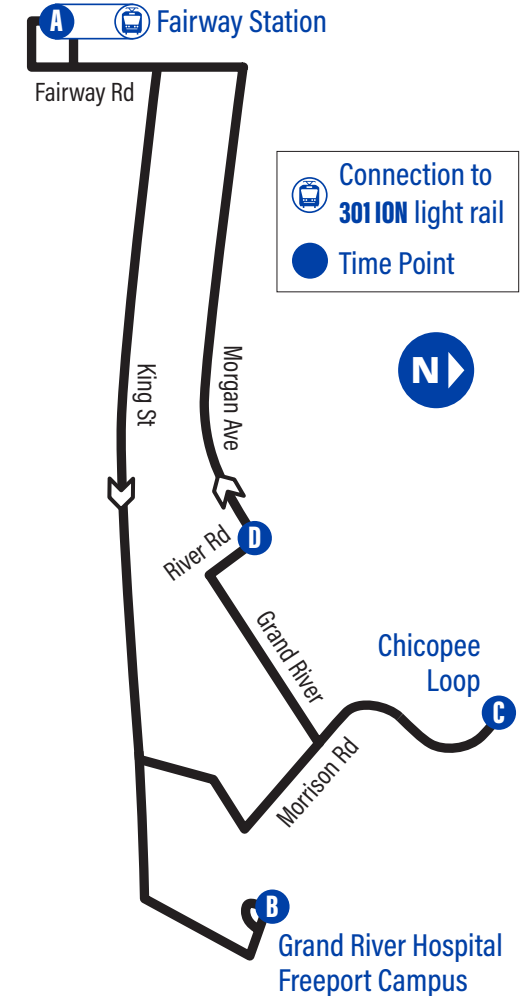

Connection to 301 ION Light Rail

A.M.	0:00	P.M.	0:00

Bus Stops

to Chicopee Loop		to Fairway Station	
A Fairway Station	3491	C Chicopee Loop	2478
Fairway / Highway 8	1047	Morrison / Quinte (North)	4244
King / Fairway	4107	Morrison / Quinte (South)	1652
3227 King St. E.	1563	Morrison / Path to Morrison Blvd.	1653
King / River	1565	Morrison / Grand River Blvd.	2479
B Grand River Hospital – Freepoint Campus	1655	Grand River Blvd. / River	1656
King / Grand River Hospital – Freepoint Campus	1642	D Morgan / River	1657
Morrison / Grand River Hospital – Freepoint Campus	1647	Morgan / Greendale	1658
Morrison / Grand River Blvd.	1648	Morgan / Southhill	1659
Morrison / Path to Morrison Park	1649	Morgan / Fairway	1660
Morrison / Grand River Blvd.	1650	Fairway / King	1042
C Chicopee Loop	2478	Fairway / Wabanaki	1044
		A Fairway Station	3491

Morrison
27
GRAND RIVER TRANSIT

Effective: April 27, 2026

519-585-7555 grt.ca
Text: 57555 & key in your bus stop number

For the most current bus stop listing, visit grt.ca