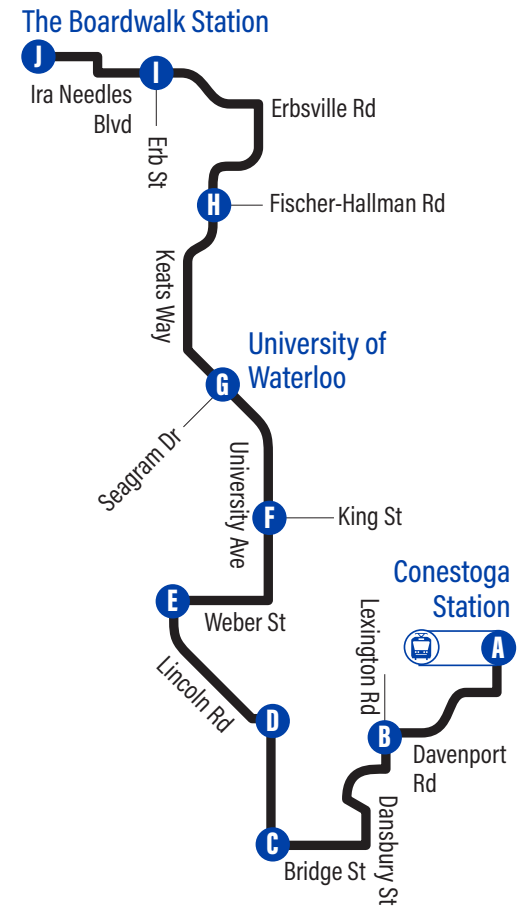

For the most current bus stop listing, visit grt.ca

Keats-University

29

GRAND RIVER TRANSIT

Effective: April 27, 2026

Connection to 301 ION light rail

Time Point

519-585-7555 grt.ca
Text: 57555 & key in your bus stop number