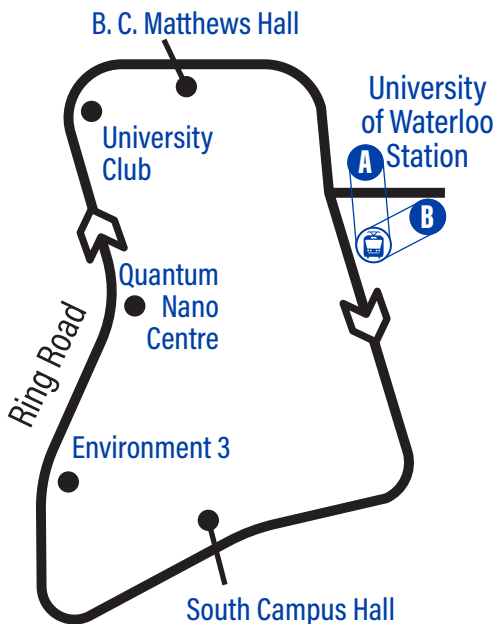

Ring Road

GRT
GRAND RIVER TRANSIT

30

Effective: April 27, 2026

 Connection to
301 ION Train

 Time Point

 Stop location

easyGO

519-585-7555 grt.ca

Text: 57555 & key in your bus stop number

Weekday Schedule		Saturday Schedule	
Ring Road		Ring Road	
Depart	Arrive	Depart	Arrive
			
University of Waterloo Station	University of Waterloo Station	University of Waterloo Station	University of Waterloo Station
A	B	A	B
5:41	5:49	7:09	7:17
6:27	6:35	7:39	7:47
6:57	7:06	8:09	8:17
7:32	7:42	8:39	8:47
8:02	8:12	9:09	9:17
8:32	8:42	9:42	9:50
9:02	9:12	10:12	10:20
9:32	9:42	10:42	10:50
9:59	10:09	11:12	11:20
10:29	10:39	11:42	11:50
10:59	11:09	12:12	12:20
11:29	11:39	12:42	12:50
11:59	12:09	1:12	1:20
12:29	12:39	1:42	1:50
12:59	1:09	2:12	2:20
1:29	1:39	2:42	2:50
1:59	2:09	3:12	3:20
2:29	2:39	3:42	3:50
3:01	3:11	4:12	4:20
3:31	3:41	4:42	4:50
4:01	4:11	5:12	5:20
4:31	4:41	5:42	5:50
5:01	5:11	6:12	6:20
5:31	5:41	6:41	6:49
6:01	6:10	7:09	7:17
6:29	6:38	7:39	7:47
6:47	6:56	8:09	8:17
7:13	7:22	8:39	8:47
7:47	7:56	9:09	9:17
8:13	8:22	9:39	9:47
8:47	8:56	10:09	10:17
9:13	9:22	10:39	10:47
9:47	9:56	11:09	11:17
10:11	10:19	11:39	11:47
10:37	10:45	12:09	12:17
11:03	11:11		
11:33	11:41		
12:03	12:11		

Sunday Schedule		Stat Holiday Schedule	
Ring Road		Ring Road	
Depart	Arrive	Depart	Arrive
			
University of Waterloo Station	University of Waterloo Station	University of Waterloo Station	University of Waterloo Station
A	B	A	B
8:06	8:14	8:06	8:14
8:36	8:44	9:06	9:14
9:06	9:14	10:06	10:14
9:36	9:44	11:12	11:20
10:06	10:14	12:12	12:20
10:37	10:45	1:12	1:20
11:12	11:20	2:12	2:20
11:42	11:50	3:12	3:20
12:12	12:20	4:12	4:20
12:42	12:50	5:12	5:20
1:12	1:20	6:12	6:20
1:42	1:50	7:06	7:14
2:12	2:20	8:06	8:14
2:42	2:50	9:06	9:14
3:12	3:20	10:06	10:14
3:42	3:50	11:06	11:14
4:12	4:20		
4:42	4:50		
5:12	5:20		
5:42	5:50		
6:12	6:20		
6:38	6:46		
7:06	7:14		
7:36	7:44		
8:06	8:14		
8:36	8:44		
9:06	9:14		
9:36	9:44		
10:06	10:14		
10:36	10:44		
11:06	11:14		
11:36	11:44		