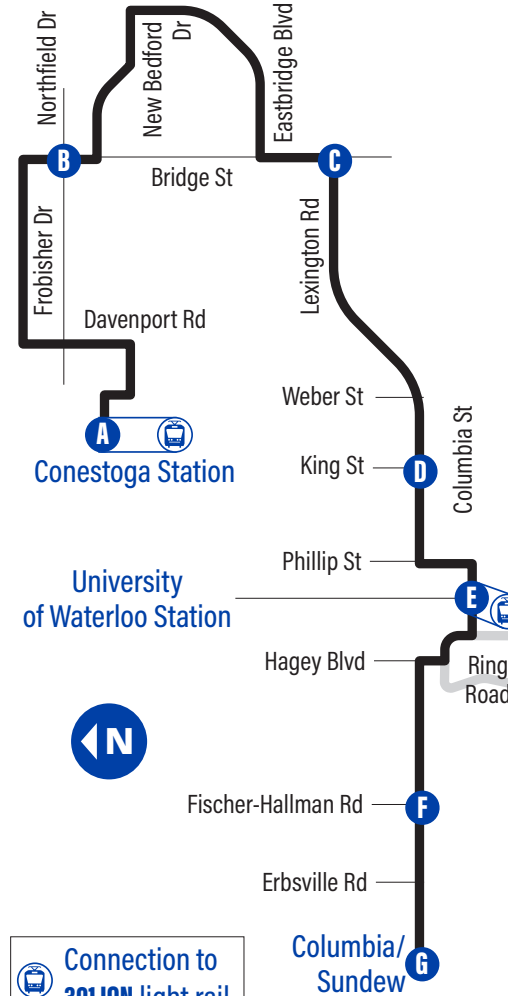

For the most current bus stop listing, visit grt.ca

Columbia

31

Effective: April 27, 2026

Connection to 301 ION light rail

Time Point

519-585-7555 grt.ca
Text: 57555 & key in your bus stop number