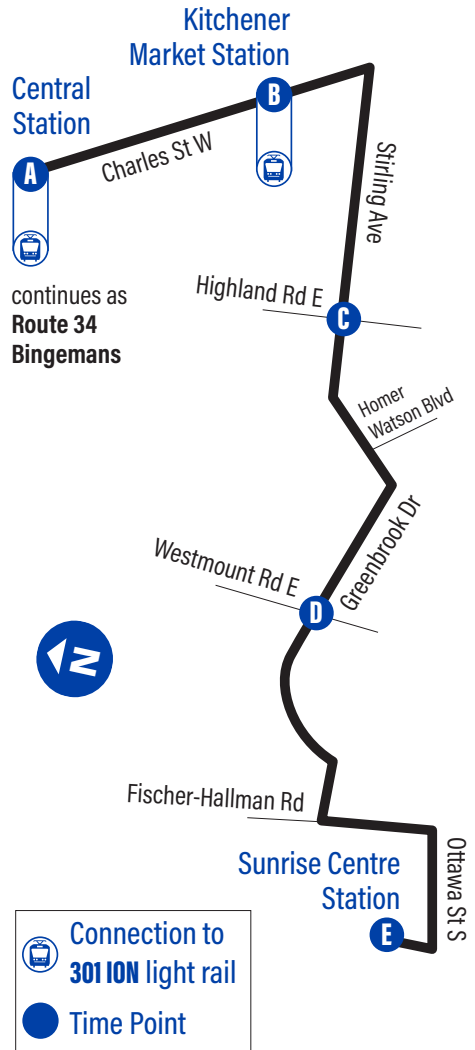

Bus Stops

to Central Station

to Sunrise Centre Station

E Sunrise Centre Station	1675
International / Wake Robin	1676
Greenbrook / Ruskview	3094
Greenbrook / Birchcliff	3095
Greenbrook / Forest Hill Centre	3096
D Greenbrook / Westmount	3097
Greenbrook / Forest Hill	3098
Greenbrook / Stirling	3100
Stirling / Homer Watson	2691
Stirling / Mausser	3102
Stirling / Lorne	3103
C Stirling / Highland	2309
Stirling / Mill	2914
Stirling / Courtland	2915
Stirling / Kaufman Park	2916
Charles / Stirling	1386
Charles / Cameron Heights Collegiate Institute	2919
B Kitchener Market Station	2920
Queen Station (Charles / Benton)	1376
Victoria Park Station	1313
Charles / Water	1292
A Central Station	3226

Continues as Route 34 to Bingham Centre Dr. / Victoria

A Central Station	1474
Charles / Water	1273
Queen Station (Charles / Benton)	1385
B Kitchener Market Station	2924
Charles / Cameron Heights Collegiate Institute	2925
Charles / Stirling	1387
Stirling / Kaufman Park	2927
Stirling / Courtland	2928
Stirling / Mill	2929
C Stirling / Highland	2311
Stirling / Lorne	3075
Stirling / Mausser	3076
Stirling / Homer Watson	2684
Greenbrook / Stirling	3083
Greenbrook / Forest Hill	3085
Greenbrook / Graystone	2828
Greenbrook / Stonybrook	2825
Greenbrook / Birchcliff	3091
Greenbrook / Fischer-Hallman	3093
Ottawa / International	2704
D Sunrise Centre Station	1675

Greenbrook

35

Effective: April 27, 2026

easyGO

For the most current bus stop listing, visit grt.ca

519-585-7555

grt.ca

Text: 57555 & key in your bus stop number