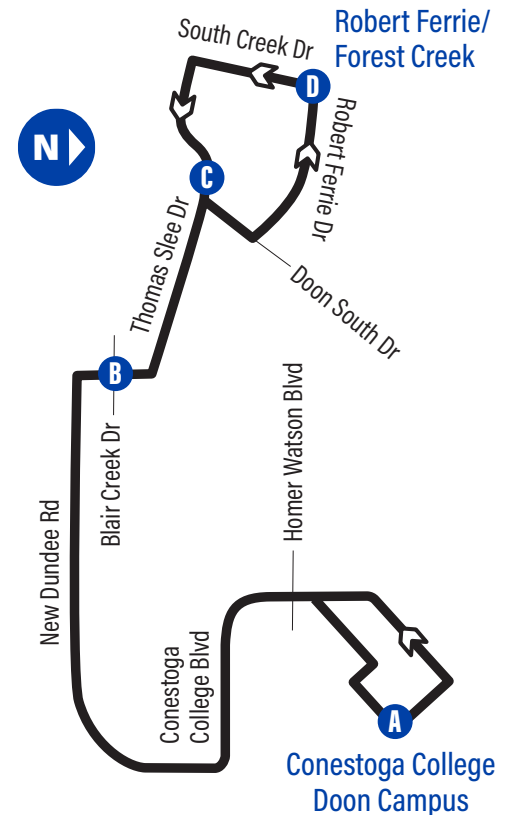

No stat holiday service

A.M. 0:00

P.M. 0:00

Bus Stops

to Robert Ferrie/
Forest Creek

to Conestoga
College Doon

A Conestoga College Doon Campus - Door 3 1732	D Robert Ferrie / Forest Creek 3997
Doon Valley / Orchard Mill 1734	South Creek / Elmbank 3601
Conestoga College Blvd. / Homer Watson 1728	South Creek / Moorlands 3614
Conestoga College Blvd. / Pinnacle 3802	South Creek / Meadowridge 3615
B Robert Ferrie / Blair Creek 3990	Thomas Slee / Mistywood 3616
Thomas Slee / Robert Ferrie 3991	Thomas Slee / Netherwood 3617
Thomas Slee / Terrington 3992	C Thomas Slee / Doon South 3624
Thomas Slee / Path To Cranbrook 3993	Thomas Slee / Path To Watermill 2048
Doon South / Thomas Slee 3994	Thomas Slee / Frontier 2049
Robert Ferrie / Doon South 3995	B Robert Ferrie / Blair Creek 2051
Robert Ferrie / Tilts Trail 3996	Conestoga College Blvd. / Pinnacle 3801
D Robert Ferrie / Forest Creek 3997	Conestoga College Blvd. / Homer Watson 3641
	Conestoga College Doon Campus - Recreation Centre 1731
	A Conestoga College Doon Campus - Door 3 1732

For the most current bus stop listing, visit grt.ca

Fares and schedules are subject to change without notice.
Weather and road conditions may cause schedule delays.

Thomas Slee

GRT
GRAND RIVER TRANSIT

36

Effective: April 27, 2026

Time Point

easyGO

519-585-7555 grt.ca

Monday to Friday Schedule

to Robert Ferrie/Forest Creek		
Depart >>>	>>> Arrive	
A	B	D
7:00	7:07	7:12
7:30	7:37	7:42
8:00	8:07	8:12
8:30	8:37	8:42
9:00	9:07	9:12
9:30	9:38	9:43
10:00	10:08	10:13
10:30	10:38	10:43
11:00	11:08	11:13
11:30	11:38	11:43
12:00	12:08	12:13
12:30	12:38	12:43
1:00	1:08	1:13
1:30	1:38	1:43
2:00	2:08	2:13
2:30	2:38	2:44
3:00	3:08	3:14
3:30	3:38	3:44
4:00	4:08	4:14
4:30	4:38	4:44
5:00	5:08	5:14
5:30	5:38	5:44
6:00	6:07	6:13
6:30	6:37	6:43
7:00	7:07	7:13
7:30	7:37	7:43
8:00	8:07	8:13
8:30	8:37	8:43
9:00	9:07	9:13
9:30	9:37	9:43
10:00	10:06	10:12
10:30	10:36	10:42