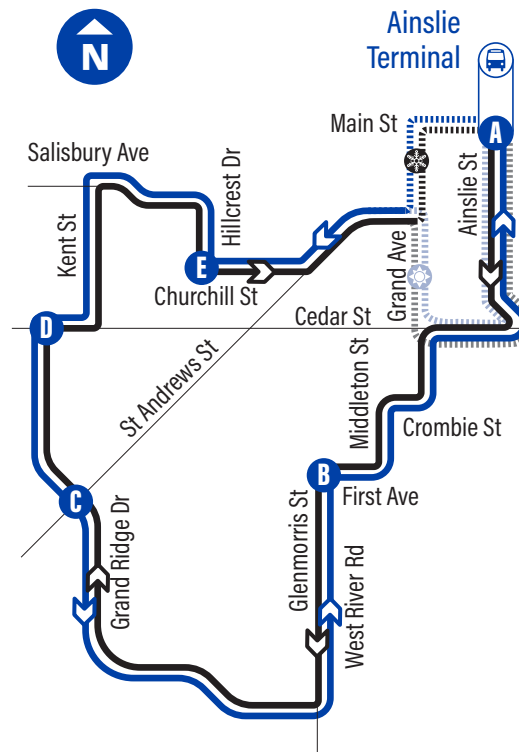

to Ainslie Terminal via Churchill	to Ainslie Terminal via Glenmorris

D Grand Ridge / Cedar 2378	D Grand Ridge / Cedar 2390
Kent / Sim 3077	Grand Ridge / Harwood 2391
Kent / Hillsboro 3078	Grand Ridge / Wedgewood 2392
Kent / Salisbury 3079	Grand Ridge / Mark 2254
Salisbury / Murray 3080	C Grand Ridge / St Andrews 2255
Salisbury / Southgate 3081	Grand Ridge / Stirling Macgregor 2256
Salisbury / Hillcrest 3082	Grand Ridge / Oak Hill 2257
E Hillcrest / Churchill 2206	Grand Ridge / West River 2641
Churchill / Westgate 2207	West River / Culham 2642
Churchill / Forest 2208	Glenmorris / Third 2643
Churchill / Barrie 2209	B Glenmorris / First 2644
Churchill / Lansdowne 2210	First / Caen 2155
St Andrews / Grand 2211	Middleton / Francis 2156
Grand / Queens Square 2268	Crombie / Grand 2157
Main / Mill 2212	Grand / Cedar 2158
Grand / Fraser 8010	Ainslie / Veterans 2159
Ainslie / Veterans 2159	A Ainslie Terminal 1520

Grand Ridge

55

Effective: April 27, 2026

to Cedar/Grand Ridge   to Ainslie Terminal
via Churchill   >   via Glenmorris
via Glenmorris   >   via Churchill

Connection to 302 ION Bus

Time Point

Winter Routing

Summer Routing
(late May to early October)

519-585-7555   grt.ca

Text: 57555 & key in your bus stop number