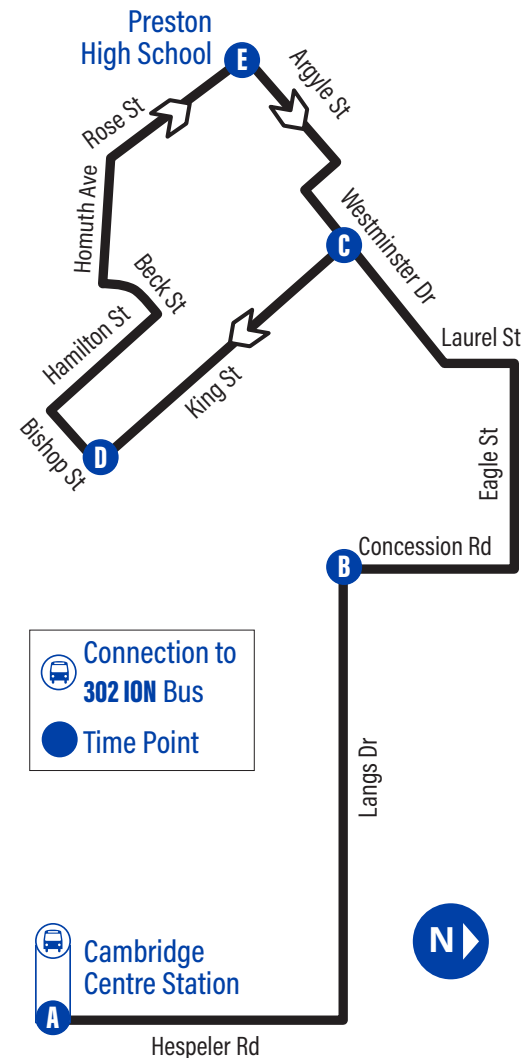

Stat Holiday Schedule

to Preston High School

to Cambridge Centre Station

Depart >>> Arrive

Depart >>> Arrive

Cambridge Centre Station	515 Langs Dr.	Bishop / King	Rose / Preston High School	Rose / Preston High School	Westminster / King	Langs / Concession	Cambridge Centre Station
A	B	D	E	E	C	B	A
8:00	8:06	8:15	8:20	8:20	8:22	8:29	8:35
8:45	8:51	9:00	9:05	9:05	9:07	9:14	9:20
9:30	9:36	9:45	9:50	9:50	9:52	9:59	10:06
10:15	10:21	10:31	10:36	10:36	10:38	10:45	10:52
11:00	11:06	11:16	11:21	11:21	11:23	11:30	11:37
11:45	11:51	12:01	12:06	12:06	12:08	12:15	12:22
12:30	12:36	12:46	12:51	12:52	12:54	1:01	1:08
1:15	1:21	1:31	1:36	1:36	1:38	1:45	1:52
2:00	2:06	2:16	2:21	2:21	2:23	2:30	2:37
2:45	2:51	3:01	3:06	3:06	3:08	3:15	3:22
3:30	3:36	3:46	3:51	3:51	3:53	4:00	4:07
4:15	4:21	4:31	4:36	4:36	4:38	4:45	4:52
5:00	5:06	5:16	5:21	5:21	5:23	5:30	5:37
5:45	5:51	6:01	6:06	6:06	6:08	6:15	6:21
6:30	6:36	6:45	6:50	6:50	6:52	6:59	7:05
7:15	7:21	7:30	7:35	7:35	7:37	7:44	7:50
8:00	8:06	8:15	8:20	8:20	8:22	8:29	8:35
8:45	8:51	9:00	9:05	9:05	9:07	9:14	9:20
9:30	9:36	9:45	9:50	9:50	9:52	9:59	10:05
10:15	10:21	10:30	10:35	10:35	10:37	10:44	10:50
11:00	11:06	11:15	11:20	11:20	11:22	11:29	11:35

E Rose / Preston High School	1410
Argyle / Vine	1411
Argyle / Hamilton	1412
Hamilton / Westminster	1413
C Westminster / King	1414
Westminster / Lawrence	1416
Laurel / North	3522
Eagle / Laurel	1289
Eagle / Arlington	1290
Eagle / Concession	1417
Concession / Garden	1418
Concession / Dolph	1419
B Langs / Concession	1420
Langs / Walter	1421
Langs / Valentine	1422
Langs / Langs Circle	1423
Langs / Industrial	1424
Langs / Hespeler Rd.	1425
Hespeler Rd. / Langs	1426
480 Hespeler Rd.	1427
A Cambridge Centre Station	1066

Langs

GRT
GRAND RIVER TRANSIT

56

Effective: April 27, 2026

Connection to 302 ION Bus
Time Point

Cambridge Centre Station

For the most current bus stop listing, visit grt.ca

Fares and schedules are subject to change without notice.
Weather and road conditions may cause schedule delays.