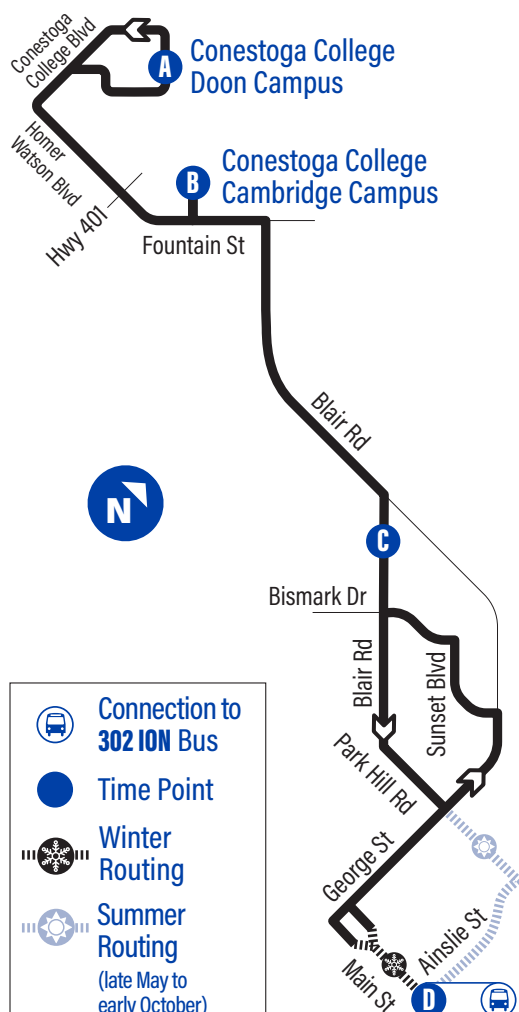

Bus Stops

to Ainslie Terminal

to Conestoga College
Doon Campus

A Conestoga
College Doon
Campus - Door 3 1732

Doon Valley / Orchard Mill 1734

Conestoga College Blvd. /
Homer Watson 1728

Fountain / Highway 401
Carpool Lot 3388

Conestoga College Blvd.
/ Homer Watson 3641

Conestoga College
Doon Campus - 1731

**Conestoga
College Doon
Campus - Door 3 1732**

Blair

GRT
GRAND RIVER TRANSIT

57

Effective: April 27, 2026

Ainslie
Terminal