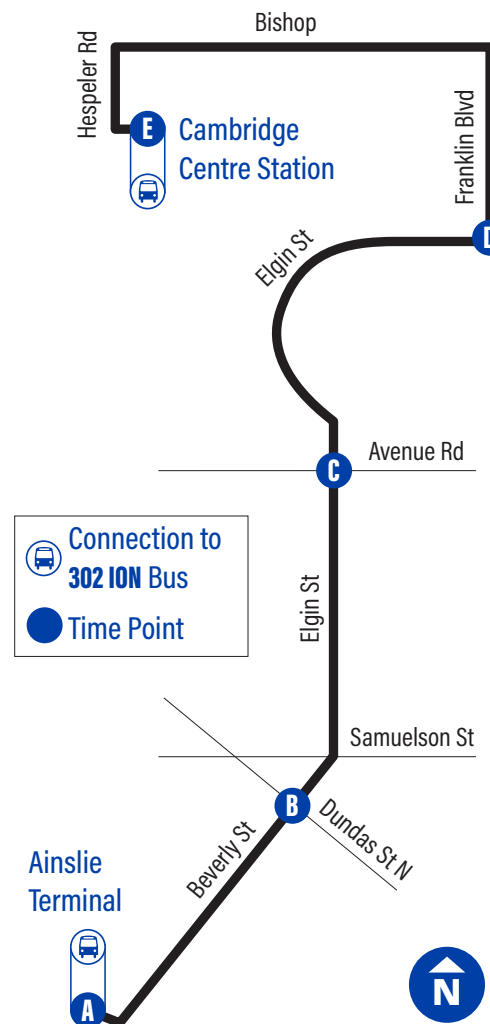

Connection to 302 ION bus

A.M.	0:00
P.M.	0:00

Bus Stops

to Cambridge Centre Station		to Ainslie Terminal	
A Ainslie Terminal	1516	E Cambridge Centre Station	1066
Wellington / Main	1605	Bishop / Hespeler Rd.	4147
Beverly / Kerr	1606	Bishop / Conestoga	1275
B Beverly / Dundas	1608	Bishop / Cowansview	1328
200 Beverly St.	2098	Bishop / Franklin	1311
Beverly / Samuelson	4134	Franklin / Lindsay	1011
Elgin / Bronson	4135	Franklin / Can-Amera	4176
Elgin / Galt Ave.	4136	D Elgin / Franklin	1378
Elgin / Winter	4137	Elgin / Bushnell	1379
C Elgin / Avenue	4138	Elgin / Steeles	1380
Elgin / Glamis	4139	Elgin / Glenbrook	1381
Elgin / Munch	4140	Elgin / Munch	4148
Elgin / Sekura	4141	Elgin / Ferguson	1362
Elgin / Acorn	4142	C Elgin / Avenue	2108
Elgin / Bushnell	4143	Elgin / Winter	2109
D Elgin / Franklin	4144	Elgin / Galt Ave.	2110
Franklin / Can-Amera	3660	Elgin / Bronson	2111
Franklin / Lindsay	1543	Samuelson / Elgin	4149
Bishop / Franklin	1351	202 Beverly St.	4150
Bishop / Cowansview	1353	B Beverly / Dundas	1603
Bishop / Conestoga	4146	Beverly / Kerr	4152
Bishop / Collier Macmillan	1320	Beverly / Dickson	3536
E Cambridge Centre Station	1066	A Ainslie Terminal	1518

Elgin North

GRT
GRAND RIVER TRANSIT

58

Effective: April 27, 2026

For the most current bus stop listing, visit grt.ca

Fares and schedules are subject to change without notice.
Weather and road conditions may cause schedule delays.

easyGO

519-585-7555 grt.ca

Text: 57555 & key in your bus stop number