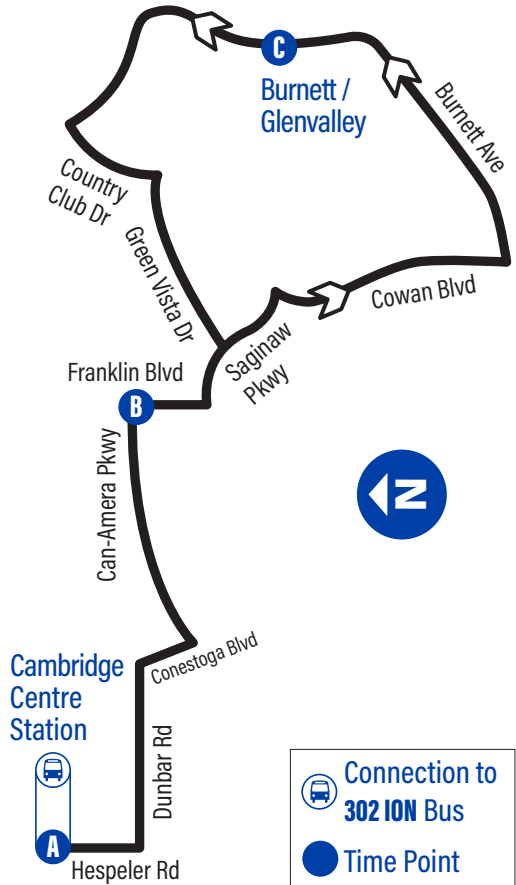

Bus Stops

**to Burnett/
Saginaw**

**to Cambridge
Centre Station**

A Cambridge Centre Station 1065

Dunbar / International Village 4182

Dunbar / Conestoga 4183

Can-Amera / Conestoga 1280

B Can-Amera / Franklin 4212

Can-Amera / Conestoga 1279

Dunbar / Conestoga 1358

Dunbar / International Village 4208

C Cambridge Centre Station 1065

Burnett

GRT
GRAND RIVER TRANSIT

60

Effective: April 27, 2026

For the most current bus stop listing, visit grt.ca

Fares and schedules are subject to change without notice.
Weather and road conditions may cause schedule delays.

easyGO

519-585-7555 grt.ca

Text: 57555 & key in your bus stop number

Weekday Schedule

to Burnett / Saginaw			to Cambridge Centre Station		
Depart	»»	Arrive	Depart	»»	Arrive
					
Cambridge Centre Station					Cambridge Centre Station
A			C		
Can-Amara / Franklin			Burnett / Glenvalley		
B			B		
Burnett / Glenvalley			Can-Amara / Franklin		
C			A		
6:00		6:13	6:13		6:24
6:30		6:43	6:43		6:54
7:00		7:15	7:15		7:27
7:30		7:45	7:45		7:57
8:00		8:15	8:15		8:27
8:30		8:45	8:45		8:57
9:00		9:15	9:15		9:27
9:30		9:44	9:44		9:55
10:00		10:14	10:14		10:25
10:30		10:44	10:44		10:55
11:00		11:14	11:14		11:25
11:30		11:44	11:44		11:55
12:00		12:14	12:14		12:25
12:30		12:44	12:44		12:55
1:00		1:14	1:14		1:25
1:30		1:44	1:44		1:55
2:00		2:14	2:14		2:25
2:30		2:46	2:46		2:58
2:50		3:06	3:06		3:18
3:20		3:36	3:36		3:48
3:50		4:06	4:06		4:18
4:20		4:36	4:36		4:48
4:50		5:06	5:06		5:18
5:20		5:36	5:36		5:48
5:50		6:05	6:05		6:16
6:30		6:43	6:43		6:54
7:00		7:13	7:13		7:24
7:30		7:43	7:43		7:54
8:00		8:13	8:13		8:24
8:30		8:43	8:43		8:54
9:00		9:13	9:13		9:24
9:30		9:43	9:43		9:54