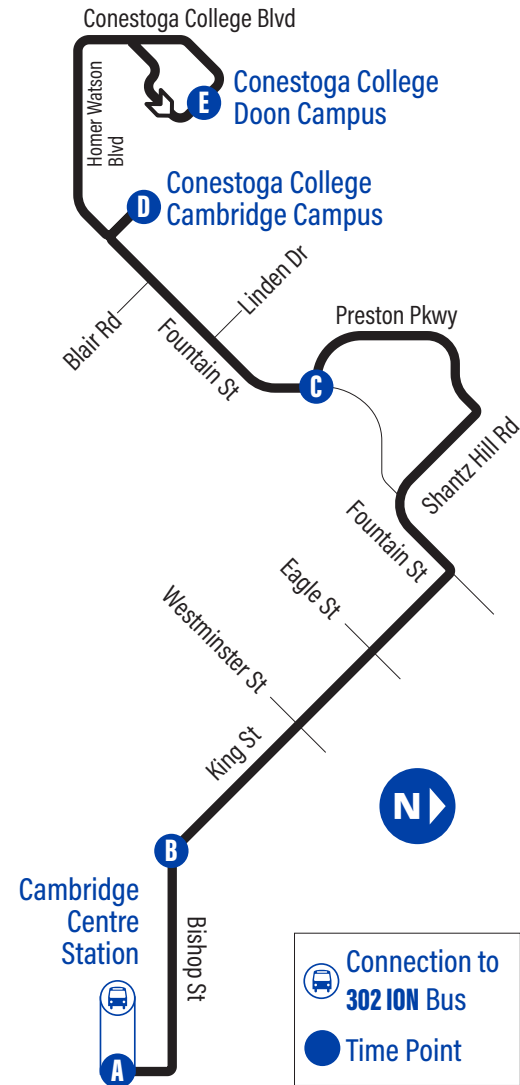

E Conestoga College Doon Campus - Door 3	1732
Doon Valley / Orchard Mill	1734
Conestoga College Blvd. / Homer Watson	1728
Fountain / Highway 401 Carpool Lot	3388
D Conestoga College - Cambridge Campus	3888
Fountain / Blair	3525
Fountain / Linden	3562
C Preston Pkwy. / Fountain	1630
Preston Pkwy. / Woods	1631
Preston Pkwy. / Hillview	1632
Preston Pkwy. / Parkview	1633
Shantz Hill / Preston Pkwy	4104
Fountain / Shantz Hill	3003
King / Fountain	1584
King / Eagle	1585
King / Waterloo	1586
King / Westminster	1587
King / Lowther	1588
King / Dolph	1589
C Bishop / Duke	1444
Bishop / Pineview	3835
Bishop / Mary	2327
965 Bishop St. N.	3877
990 Bishop St. N.	1054
Bishop / Industrial	3851
Bishop / Hespeler Rd.	3806
A Cambridge Centre Station	1063

Preston

GRT
GRAND RIVER TRANSIT

61

Effective: April 27, 2026

Fares and schedules are subject to change without notice.
Weather and road conditions may cause schedule delays.

519-585-7555 grt.ca

Text: 57555 & key in your bus stop number