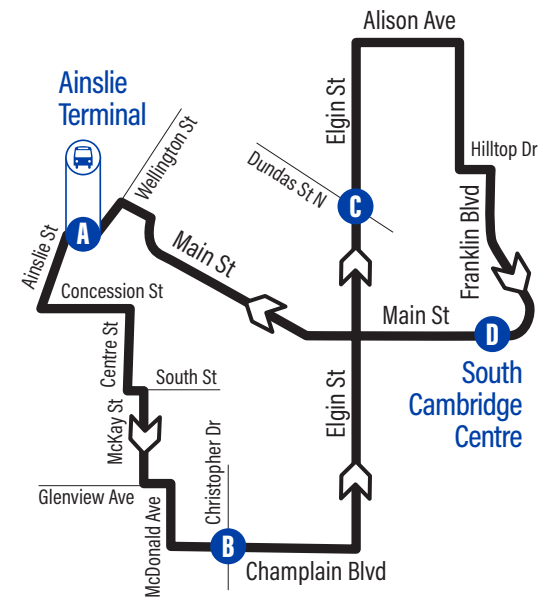

makes taking transit easy

1. Online Trip Planner: grt.ca
2. Next Bus Text: get information on the next bus times sent to your phone (does not apply to Flex Stops)
  Text 57555 + (4 digit bus stop #)
3. Next Bus Call: call to hear the next bus times for your stop (does not apply to Flex Stops)
  519-585-7555
4. Real-time desktop map: see where buses are in real time and explore routes and stops at grt.ca

Bus Stops		
to Elgin/ Dundas		to Ainslie Terminal
A Ainslie Terminal	1519	C Elgin / Dundas 2165
Ainslie / Veterans	1523	Elgin / Linnwood 2166
Centre / Elliott	4162	Elgin / Hilltop 4221
McKay / South	4163	Elgin / Manchester 2167
McKay / Ballantyne	4209	Elgin / Marion 2168
McKay / Glenview High School	2274	Alison / Elgin 2169
Glenview / McDonald	2275	Alison / Radford 2170
McDonald / Dorset	2276	Alison / Lauris 2171
		Alison / Hilltop 2172
		Hilltop / Franklin 2173
		Franklin / McLaren 1504
B Champlain / Christopher	4124	D Main / South Cambridge Centre 1505
Champlain / Chalmers	4125	Main / Dundas 1506
Elgin / Champlain	4119	Main / Elgin 1507
Elgin / Woolley	2295	Main / Lowery 2301
Elgin / South	4120	Main / Cathay 2302
Elgin / Elliott	2297	Main / Spruce 2304
Elgin / Main	2298	Main / Harris 2125
Elgin / Monroe	4220	
C Elgin / Dundas	2165	A Ainslie Terminal 1519

Champlain

63

Effective: April 27, 2026

Connection to
302 ION Bus
Time Point

For the most current bus stop listing, visit grt.ca

Fares and schedules are subject to change without notice.
Weather and road conditions may cause schedule delays.

519-585-7555 grt.ca
Text: 57555 & key in your bus stop number