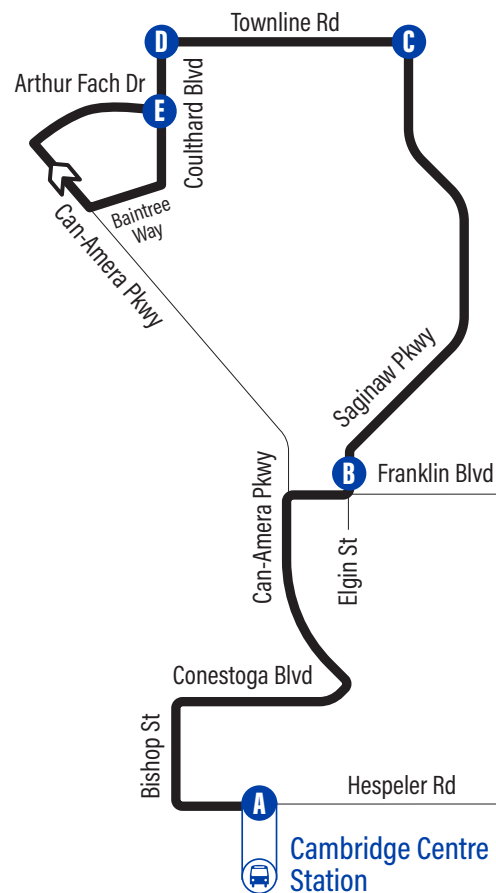

Connection to 302 ION bus

A.M.	0:00	P.M.	0:00
------	------	------	------

Bus Stops

to Coulthard/ Arthur Fach		to Cambridge Centre Station	
A Cambridge Centre Station	1063	E Arthur Fach / Coulthard	4186
Bishop / Hespeler Rd.	4147	Townline / Concession 1	4187
Bishop / Conestoga	1275	Townline / Cambridge Gurudwara	4188
Conestoga / Conestoga Transit Garage	3845	C Saginaw / Glenvalley	4189
Conestoga / Lena	1170	Saginaw / Chipcase	4190
Can-Amara / Conestoga	1280	680 Saginaw Pkwy.	4191
Can-Amara / Franklin	4212	Saginaw / Light	4192
B Saginaw / St Benedict CSS	4170	Saginaw / Burnett	1371
Saginaw / Cowan	1345	Saginaw / Fairgreen	1372
Saginaw / Stonecairn	1346	Saginaw / Stonecairn	1373
Saginaw / Chamberlin	1347	Saginaw / Cowan	1374
Saginaw / Burnett	1348	B Saginaw / St Benedict CSS	1356
Saginaw / Light	1349	Can-Amara / Franklin	1357
695 Saginaw Pkwy.	4041	Can-Amara / Path To Lena	4093
Saginaw / Granite Hill	1350	Can-Amara / Conestoga	1279
C Saginaw / Haddaway	3394	Conestoga / Lena	1318
D Coulthard / Arthur Fach	3396	Conestoga / Conestoga Transit Garage	1319
Coulthard / Baintree	3397	Bishop / Conestoga	4146
Baintree / Can-Amara	4184	Bishop / Collier MacMillan	1320
Arthur Fach / Garth Massey	4185	A Cambridge Centre Station	1058
E Arthur Fach / Coulthard	4186		

For the most current bus stop listing, visit grt.ca

Fares and schedules are subject to change without notice. Weather and road conditions may cause schedule delays.

Saginaw

65

GRAND RIVER TRANSIT

Effective: April 27, 2026