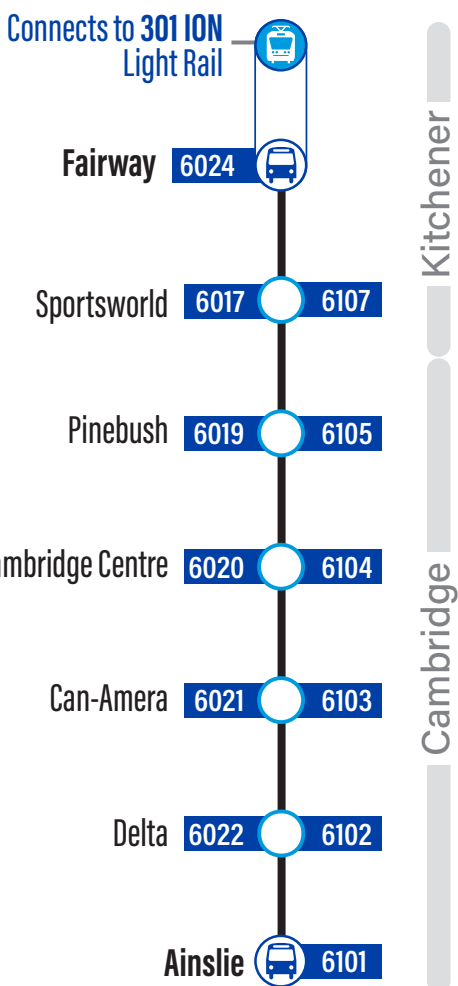

makes taking transit easy

1. Online Trip Planner: grt.ca
2. Next Bus Text: get information on the next bus times sent to your phone (does not apply to Flex Stops)
  Text 57555 + (4 digit bus stop #)
3. Next Bus Call: call to hear the next bus times for your stop (does not apply to Flex Stops)
  519-585-7555
4. Real-time desktop map: see where buses are in real time and explore routes and stops at grt.ca

Connection to 301 ION Light Rail

A.M.	0:00
P.M.	0:00

Fares and schedules are subject to change without notice.
Weather and road conditions may cause schedule delays.

ION Bus

302

Effective: April 27, 2026

grt.ca

519-585-7555 grt.ca
Text: 57555 & key in your bus stop number

Weekday Schedule