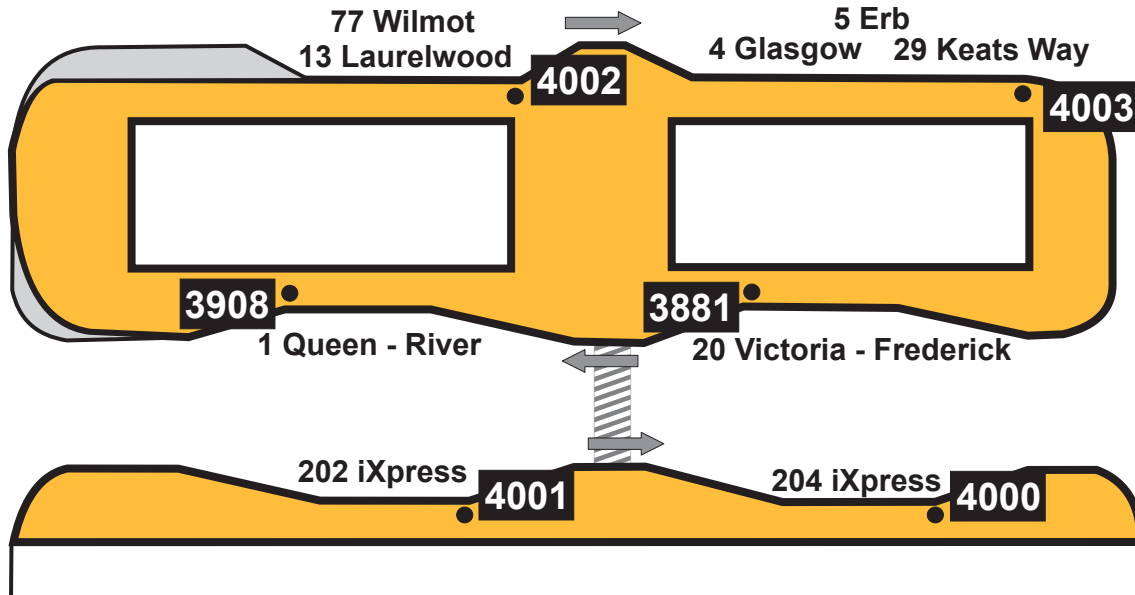

# GRAND RIVER TRANSIT BUS PLATFORMS at THE BOARDWALK

Effective: April 25, 2016