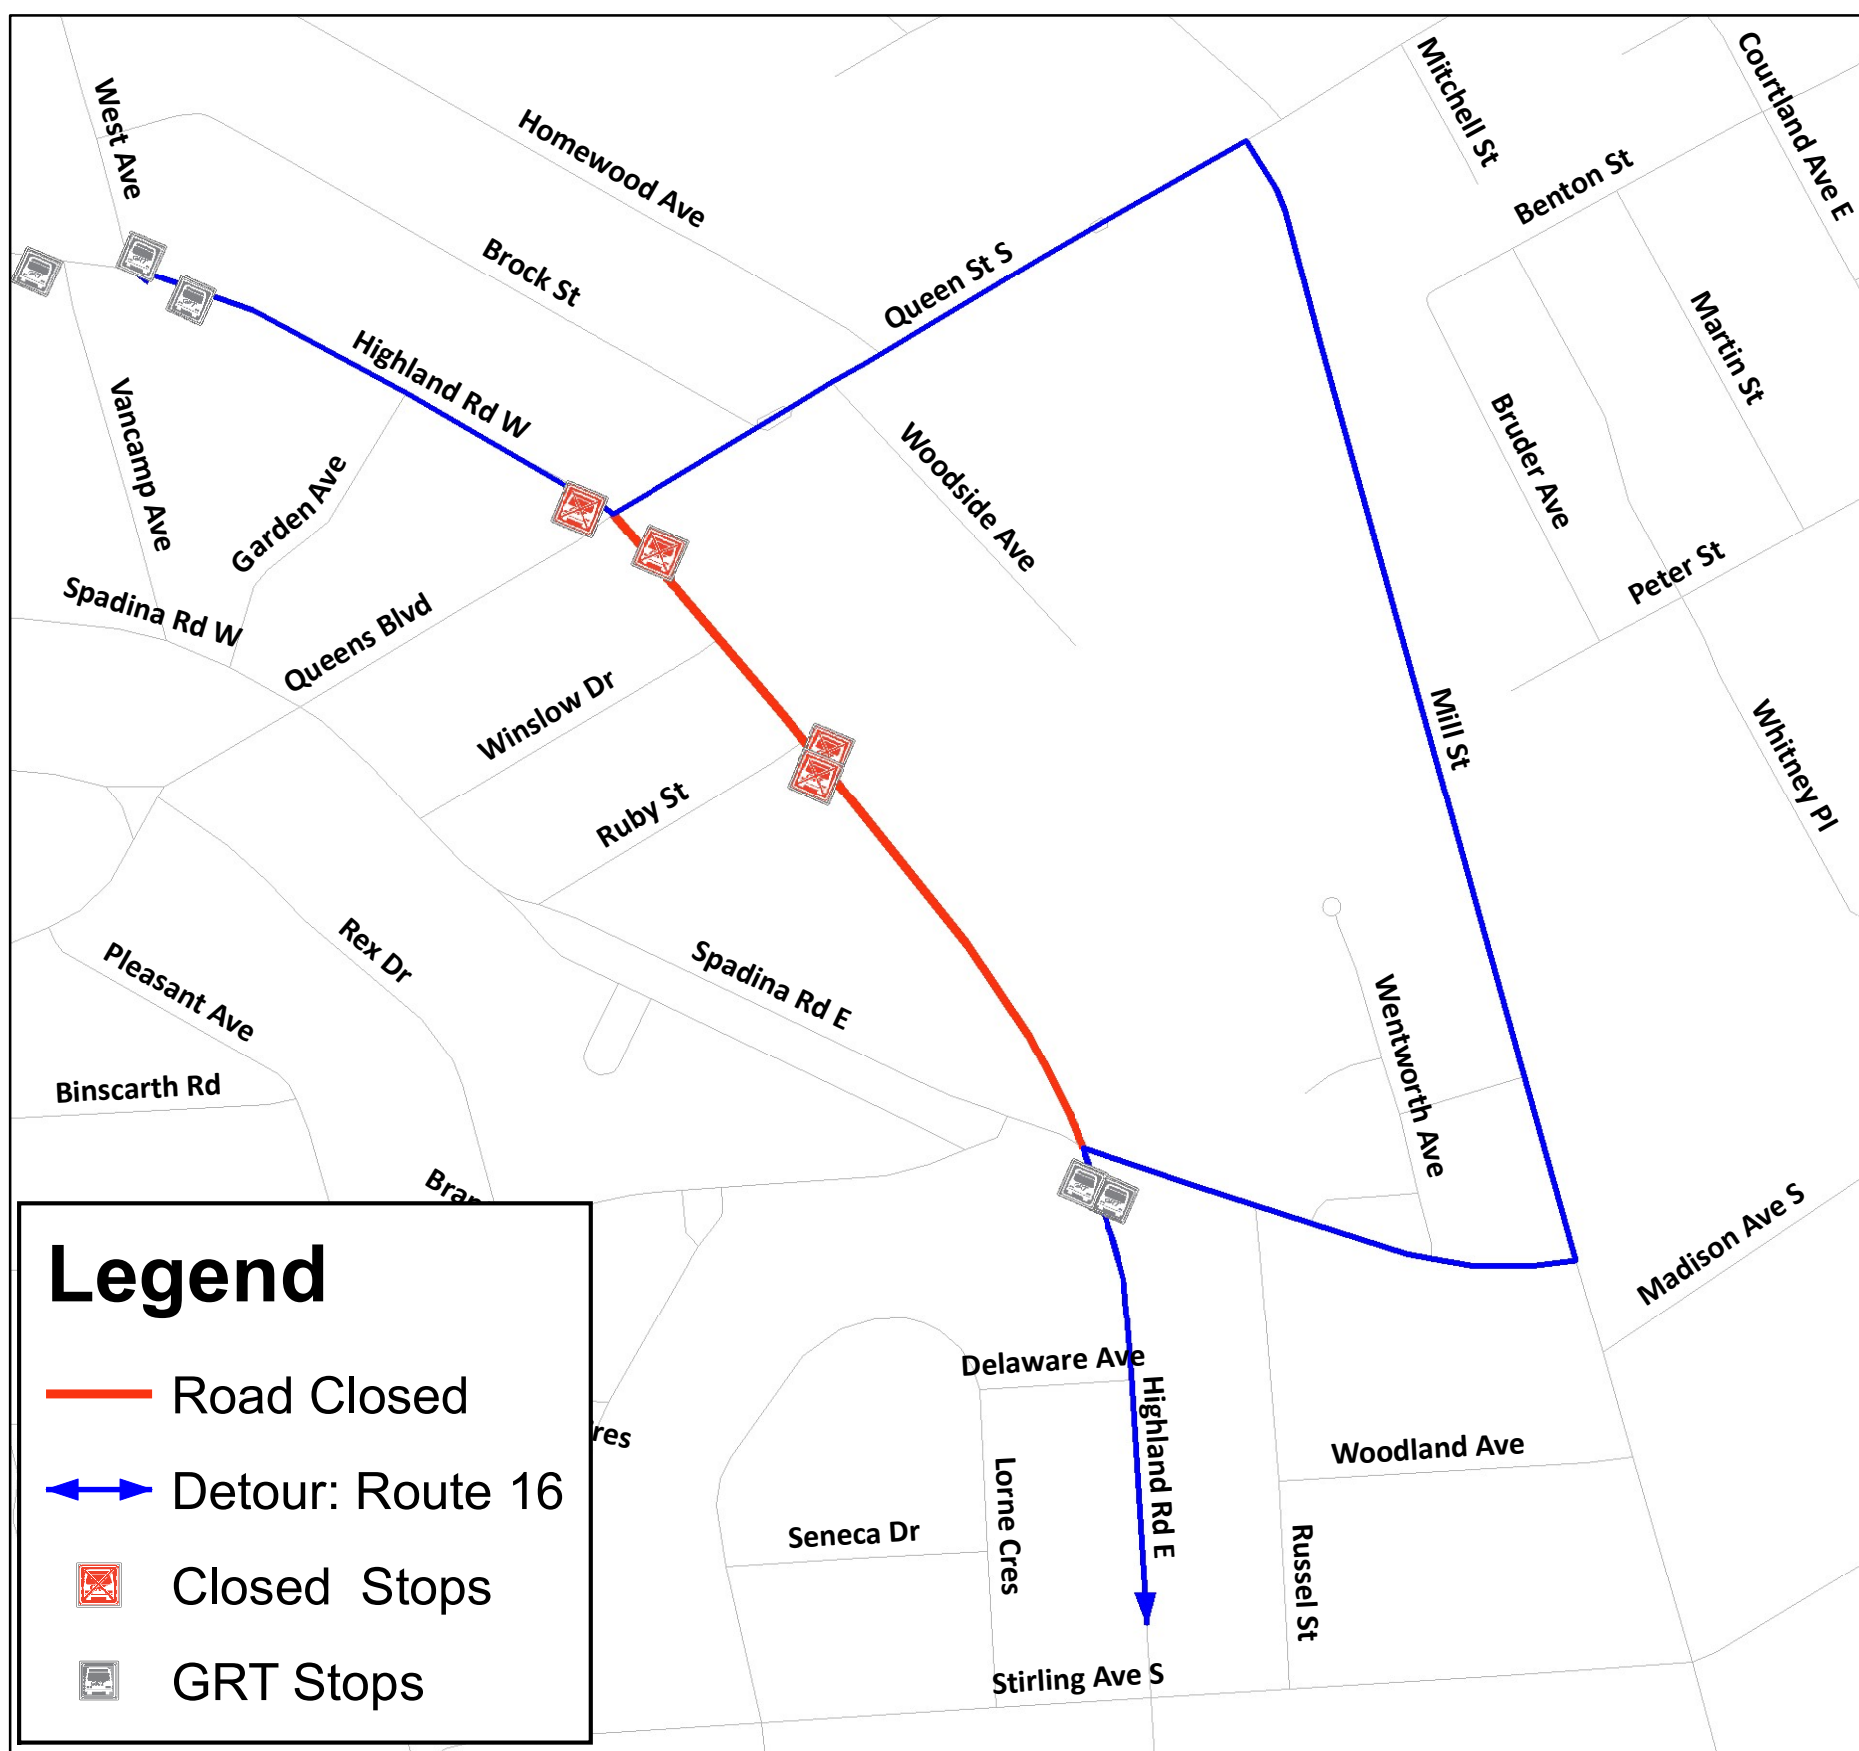

Detour

Route 16

Monday June 5 (approx. 6 months)

Due to construction, Highland Road East from Queen Street South/ Queen's Boulevard to Spadina Road East will be closed.

Route 16 will be on detour.

Refer to the map below for detour routing and stop information.

Thank you for your patience

For more information

519-585-7555

TTY: 519-575-4608

visit www.grt.ca

EasyGO App

Region of Waterloo

GRAND RIVER TRANSIT