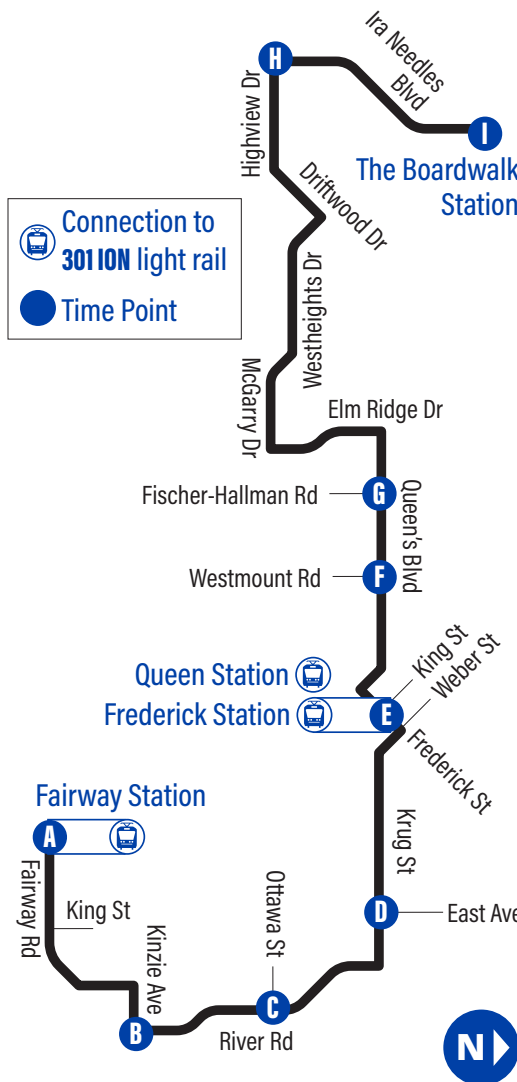

Effective: June 24, 2024