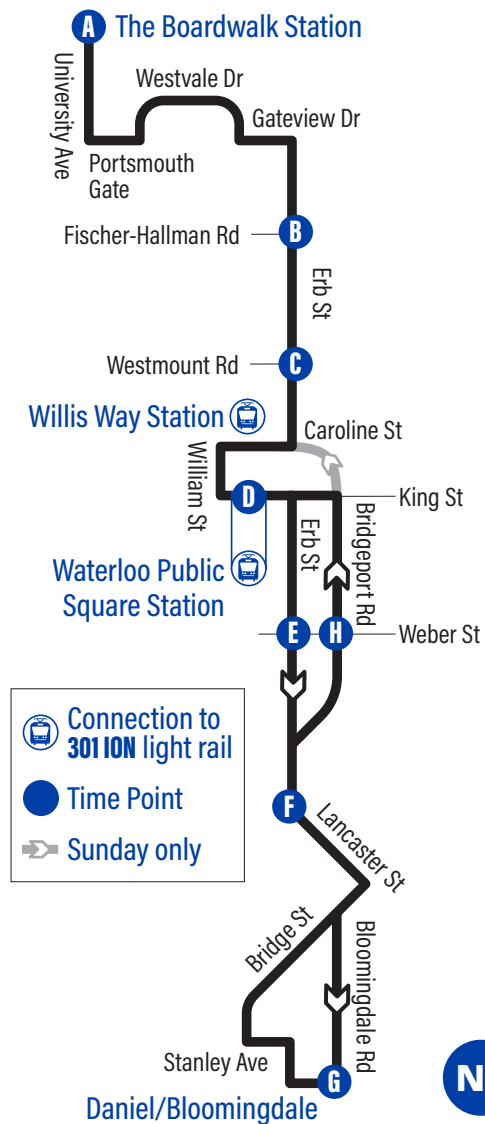

Bus Stops

to The Boardwalk Station

G Daniel / Bloomingdale 2434	King / William 1959
Bloomingdale / Stanley 2436	Willis Way Station 1960
Bloomingdale / Prince 2437	Erb / Father David Bauer 1961
Bloomingdale / Horning 2438	Erb / Barrel Yards 1962
Bridge / Tyson 2439	Erb / Avondale 1963
Lancaster / Bridge 1943	Erb / Roslin 1964
Lancaster / General 1944	Erb / Dietz 1965
Lancaster / Lang 1945	C Erb / Westmount 1966
F Bridgeport Rd. / Lancaster 1946	Erb / McDougall 1967
Bridgeport Rd. / Mackie 1947	Erb / Mulberry 1968
Bridgeport Rd. / Lang 1948	Erb / Amos 1969
Bridgeport Rd. / Goldbeck 1949	Erb / Culpepper 1970
Bridgeport Rd. / Bluevale 1950	Erb / Churchill 1971
Bridgeport Rd. / Margaret 1951	B Fischer-Hallman / Erb 5059
Bridgeport Rd. / Ellis 1952	Westvale / Gateview 5053
H Bridgeport Rd. / Weber 1954	Westvale / Heather Hill 1986
Bridgeport Rd. / Devitt 1955	Westvale / Edenvally 1988
Bridgeport Rd. / Peppler 1956	We stvale / Thorndale 4067
King / Bridgeport Rd. 1957	Westvale / Cardiff 4065
D Waterloo Public Square Station 4015	Portsmouth / Springfield. 4063
	University Ave. / Portsmouth 3880
	University Ave. / Baker 3662
	A The Boardwalk Station 4003

Fares and schedules are subject to change without notice. Weather and road conditions may cause schedule delays.

Erb

GRT
GRAND RIVER TRANSIT

5

Effective: September 2, 2024

519-585-7555 www.grt.ca TTY: 519-575-4608
Text: 57555 & key in your bus stop number