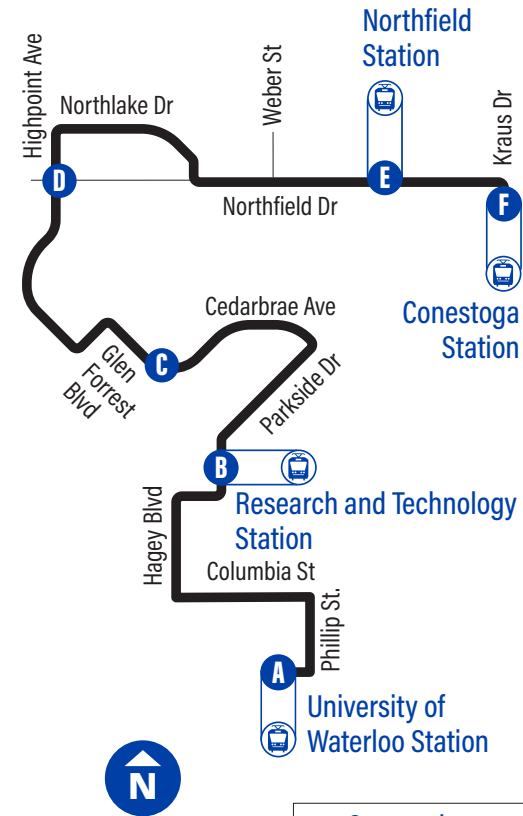

to University of Waterloo Station

F Conestoga Station	1128
Kraus / Northfield	2810
Northfield / King	1131
Northfield / Colby	1132
E Northfield Station	1256
Northfield / Parkside	1135
Northfield / Weber	1136
Northfield / Northgate	1137
Northfield / Skylark	1138
Northlake / Black Oak	1139
Northlake / Green Meadow	1140
Northlake / Pine Island	1141
Highpoint / Cornerbrook	1142
D Highpoint / Wintergreen	1143
Highpoint / Rolling Hills	1144
Highpoint / Dogwood	1145
Highpoint / Toll Gate	1146
Toll Gate / Glen Forrest	1147
Glen Forrest / Teakwood	1148
C Cedarbrae / Glen Forrest	1149
Cedarbrae / Path To Heasley Park	1150
Cedarbrae / Sprucehill	1152
Parkside / Cedarbrae	3627
Parkside / Bearinger	3868
B Research & Technology Station	3869
Hagey / Wes Graham	3629
Hagey / Frank Tompa	3870
Northfield / U.W. - Columbia Ice Field	3872
Columbia / U.W. - Optometry	2520
Phillip / Columbia	3889
A University Of Waterloo Station	1264

Effective: September 2, 2024

Connection to 301 ION light rail
 Time Point

519-585-7555 www.grt.ca TTY: 519-575-4608
Text: 57555 & key in your bus stop number