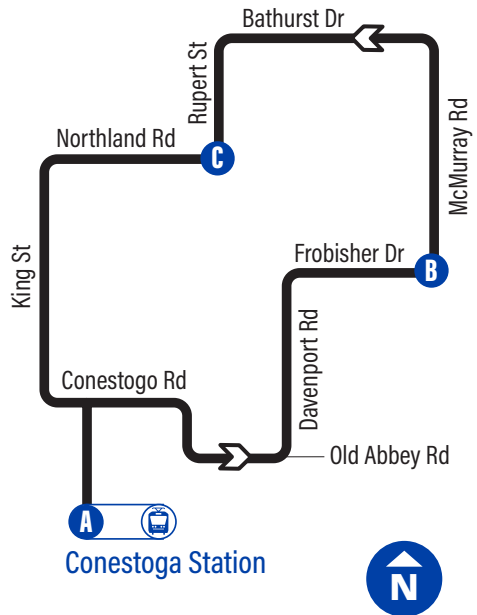

## EasyGO makes taking transit easy

1. Online Trip Planner:  
**grt.ca**
2. Next Bus Text: get information on the next bus times sent to your phone (does not apply to Flex Stops)  
**Text 57555 + (4 digit bus stop #)**
3. Next Bus Call: call to hear the next bus times for your stop (does not apply to Flex Stops)  
**519-585-7555**
4. EasyGO Real-Time Desktop Map: plan trips by seeing and click on different routes and stops  
**grt.ca**

Connection to 301 ION light rail

Time Point

## Loop to Conestoga Station

Depart   Arrive

 Conestoga Station <b>A</b>	<b>B</b> Frobisher / McMurray	<b>C</b> Northland / Rupert	 Conestoga Station <b>A</b>
6:24	6:28	6:32	6:36
6:40	6:44	6:48	6:52
7:10	7:14	7:18	7:22
7:40	7:44	7:48	7:52
8:10	8:14	8:18	8:22
8:40	8:44	8:48	8:52
9:10	9:14	9:18	9:22
9:40	9:44	9:48	9:52
<b>2:10</b>	<b>2:14</b>	<b>2:18</b>	<b>2:22</b>
<b>2:40</b>	<b>2:44</b>	<b>2:48</b>	<b>2:53</b>
<b>3:10</b>	<b>3:14</b>	<b>3:18</b>	<b>3:23</b>
<b>3:40</b>	<b>3:44</b>	<b>3:48</b>	<b>3:53</b>
<b>4:10</b>	<b>4:14</b>	<b>4:18</b>	<b>4:23</b>
<b>4:40</b>	<b>4:44</b>	<b>4:48</b>	<b>4:53</b>
<b>5:10</b>	<b>5:14</b>	<b>5:18</b>	<b>5:23</b>
<b>5:40</b>	<b>5:44</b>	<b>5:48</b>	<b>5:53</b>
<b>10:45</b>	<b>10:49</b>	<b>10:52</b>	<b>10:56</b>
<b>11:05</b>	<b>11:09</b>	<b>11:12</b>	<b>11:15</b>
<b>11:20</b>	<b>11:24</b>	<b>11:27</b>	<b>11:30</b>

## Bus Stops

<b>A</b> Conestoga Station	<b>3800</b>
Davenport / Old Abbey	<b>1205</b>
Davenport / Northfield (South Side)	<b>1206</b>
Davenport / Northfield (North Side)	<b>1207</b>
Frobisher / Davenport	<b>1208</b>
151 Frobisher Dr.	<b>1209</b>
<b>B</b> Frobisher / McMurray	<b>1210</b>
McMurray / Northland	<b>1215</b>
McMurray / Bathurst	<b>1216</b>
Bathurst / Rankin	<b>1217</b>
Rupert / Bathurst	<b>1218</b>
<b>C</b> Northland / Rupert	<b>1219</b>
Northland / Bathurst	<b>1220</b>
610 King St. N.	<b>3847</b>
Kraus / Northfield	<b>1212</b>
<b>D</b> Conestoga Station	<b>3800</b>