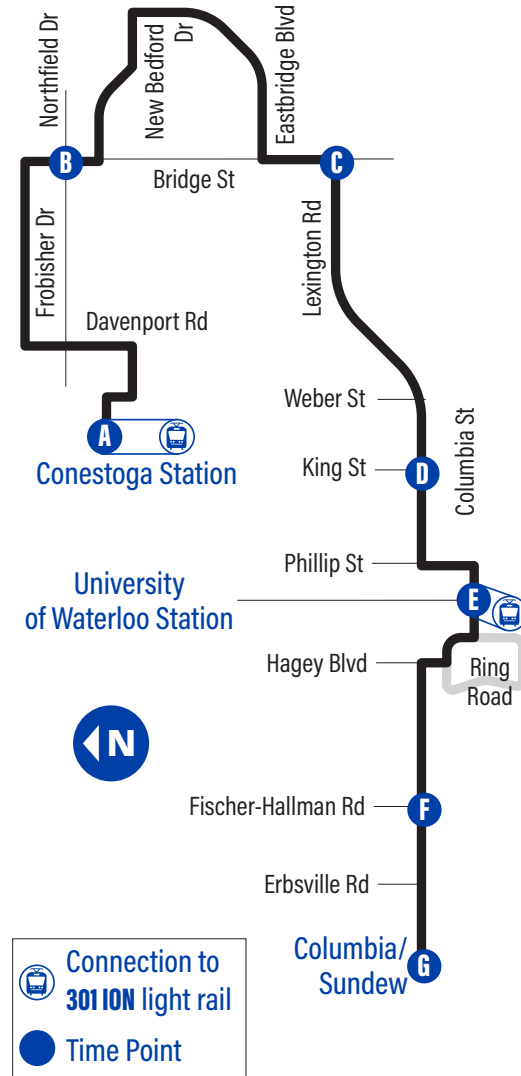

For the most current bus stop listing, visit grt.ca

Columbia

31

Effective: September 2, 2024

Connection to 301 ION light rail
Time Point

519-585-7555 www.grt.ca TTY: 519-575-4608
Text: 57555 & key in your bus stop number