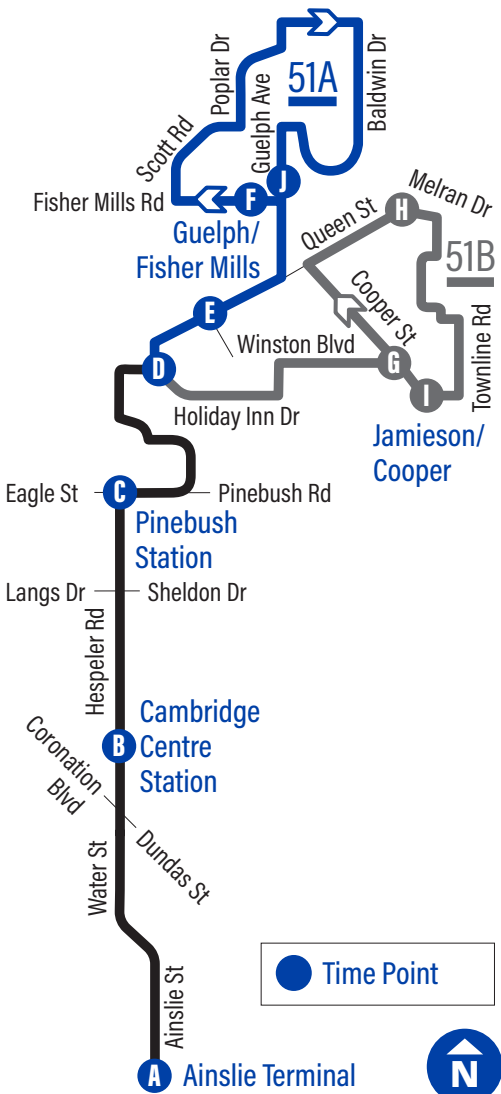

Effective: September 2, 2024

EasyGO makes taking transit easy

1. Online Trip Planner: grt.ca
2. Next Bus Text: get information on the next bus times sent to your phone (does not apply to Flex Stops) **Text 57555 + (4 digit bus stop #)**
3. Next Bus Call: call to hear the next bus times for your stop (does not apply to Flex Stops) **519-585-7555**
4. EasyGO Real-Time Desktop Map: plan trips by seeing and click on different routes and stops grt.ca