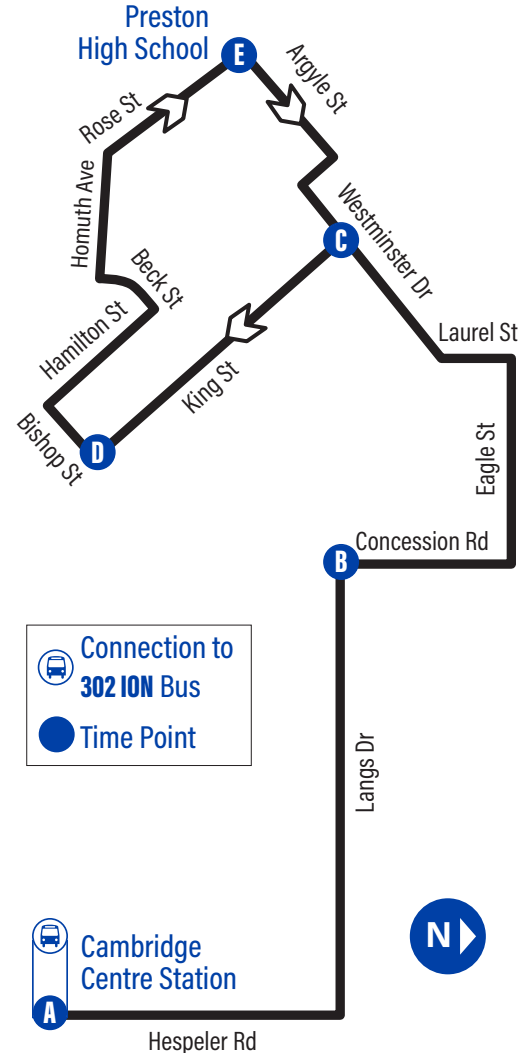

Stat Holiday Schedule

to Preston High School

to Cambridge Centre Station

Depart >>> Arrive

Depart >>> Arrive

Cambridge Centre Station	Westminster / King	Bishop / King	Rose / Preston High School	Rose / Preston High School	Westminster / King	Langs / Concession	Cambridge Centre Station
A	C	D	E	E	C	B	A
8:00	8:06	8:15	8:20	8:20	8:22	8:29	8:35
8:45	8:51	9:00	9:05	9:05	9:07	9:14	9:20
9:30	9:36	9:45	9:50	9:50	9:52	9:59	10:06
10:15	10:21	10:31	10:36	10:36	10:38	10:45	10:52
11:00	11:06	11:16	11:21	11:21	11:23	11:30	11:37
11:45	11:51	12:01	12:06	12:06	12:08	12:15	12:22
12:30	12:36	12:46	12:51	12:52	12:54	1:01	1:08
1:15	1:21	1:31	1:36	1:36	1:38	1:45	1:52
2:00	2:06	2:16	2:21	2:21	2:23	2:30	2:37
2:45	2:51	3:01	3:06	3:06	3:08	3:15	3:22
3:30	3:36	3:46	3:51	3:51	3:53	4:00	4:07
4:15	4:21	4:31	4:36	4:36	4:38	4:45	4:52
5:00	5:06	5:16	5:21	5:21	5:23	5:30	5:37
5:45	5:51	6:01	6:06	6:06	6:08	6:15	6:21
6:30	6:36	6:45	6:50	6:50	6:52	6:59	7:05
7:15	7:21	7:30	7:35	7:35	7:37	7:44	7:50
8:00	8:06	8:15	8:20	8:20	8:22	8:29	8:35
8:45	8:51	9:00	9:05	9:05	9:07	9:14	9:20
9:30	9:36	9:45	9:50	9:50	9:52	9:59	10:05
10:15	10:21	10:30	10:35	10:35	10:37	10:44	10:50
11:00	11:06	11:15	11:20	11:20	11:22	11:29	11:35

For the most current bus stop listing, visit grt.ca

Fares and schedules are subject to change without notice.
Weather and road conditions may cause schedule delays.

Langs

GRT
GRAND RIVER TRANSIT

56

Effective: September 2, 2024

Connection to 302 ION Bus
 Time Point

Cambridge Centre Station
Hespeler Rd

easyGO

519-585-7555 www.grt.ca TTY: 519-575-4608
Text: 57555 & key in your bus stop number