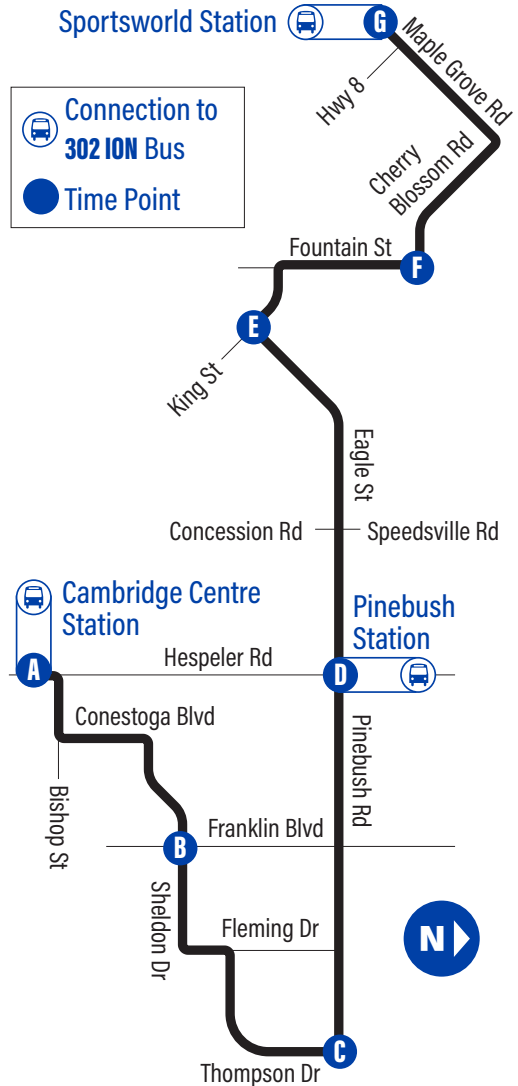

Bus Stops

to Sportsworld Station

A Cambridge Centre Station 1066

Bishop / Hespeler Rd.	4146
Conestoga / Bishop	3986
505 Conestoga Blvd.	3985
Sheldon / Conestoga	3984
Sheldon / Corydon	3983
Sheldon / Wolseley	3982
180 Sheldon Dr.	3981

A Cambridge Centre Station 1066

Eagle-Pinebush

67

Effective: September 2, 2024

easyGo

519-585-7555

www.grt.ca

TTY: 519-575-4608

Text: 57555 & key in your bus stop number

For the most current bus stop listing, visit grt.ca

Monday to Friday Schedule

to Sportsworld Station

Depart   Arrive

 Cambridge Centre Station	Sheldon / Franklin	Pinebush / Tyler	 Pinebush Station	King / Eagle	Cherry Blossom / Fountain	 Sportsworld Station
A	B	C	D	E	F	G
6:05	6:11	6:16	5:54	6:00	6:05	6:10
6:35	6:41	6:46	6:24	6:30	6:35	6:40
7:05	7:11	7:16	6:54	7:00	7:05	7:10
7:35	7:41	7:46	7:24	7:30	7:35	7:40
8:05	8:11	8:16	7:54	8:00	8:05	8:10
8:35	8:41	8:46	8:24	8:30	8:35	8:40
8:35	8:41	8:46	8:54	9:00	9:05	9:10
2:00	2:07	2:12	2:21	2:28	2:35	2:41
2:30	2:37	2:42	2:51	2:58	3:05	3:11
3:00	3:07	3:12	3:21	3:28	3:35	3:41
3:30	3:37	3:42	3:51	3:58	4:05	4:11
4:00	4:07	4:12	4:21	4:28	4:35	4:41
4:30	4:37	4:42	4:51	4:58	5:05	5:11
5:00	5:07	5:12	5:21	5:28	5:35	5:41
5:30	5:37	5:42	5:51	5:58	6:05	6:11
10:05	10:10	10:15	10:23	10:29	10:35	10:40
10:35	10:40	10:45	10:53	10:59	11:05	11:10
11:05	11:10	11:15	11:23	11:29	11:35	11:40