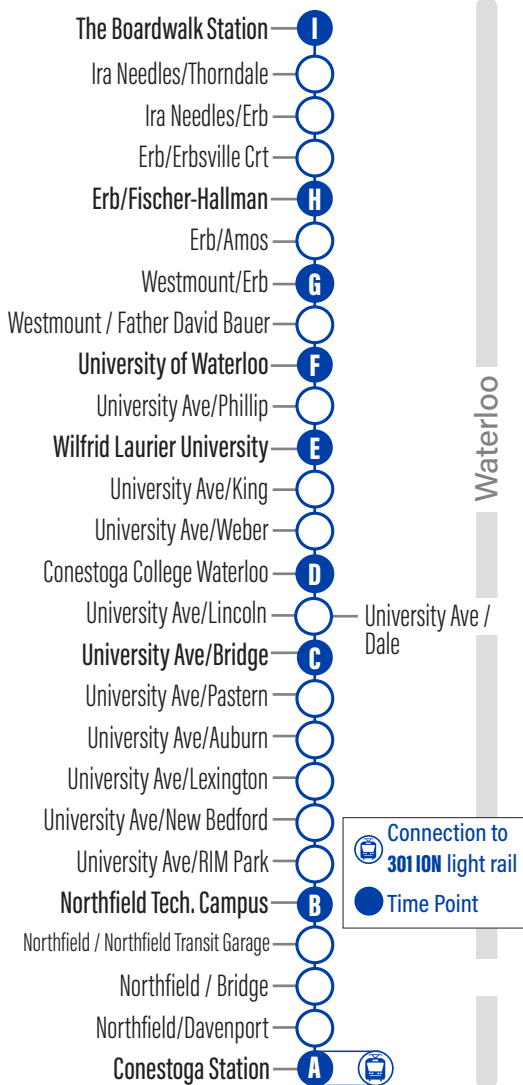

For the most current bus stop listing, visit grt.ca

iXpress University

Effective: September 2, 2024

Sunday/Holiday Schedule

to Conestoga Station

Depart >>>		>>> Arrive	
The Boardwalk Station	Fischer-Hallman / Erb	University Ave. / University of Waterloo	Conestoga Station
I	H	F	A
7:15	7:22	7:29	7:54
7:45	7:52	7:59	8:24
8:15	8:22	8:29	8:54
8:45	8:52	8:59	9:24
9:15	9:22	9:29	9:54
9:45	9:52	9:59	10:25
10:15	10:23	10:30	10:56
10:45	10:53	11:00	11:26
11:15	11:23	11:30	11:56
11:45	11:53	12:00	12:26
12:15	12:23	12:30	12:56
12:45	12:53	1:00	1:26
1:15	1:23	1:30	1:56
1:45	1:53	2:00	2:26
2:15	2:23	2:30	2:56
2:45	2:53	3:00	3:26
3:15	3:23	3:30	3:56
3:45	3:53	4:00	4:26
4:15	4:23	4:30	4:56
4:45	4:53	5:00	5:26
5:15	5:23	5:30	5:56
5:45	5:53	6:00	6:25
6:15	6:22	6:29	6:54
6:45	6:52	6:59	7:24
7:15	7:22	7:29	7:54
7:45	7:52	7:59	8:24
8:15	8:22	8:29	8:54
8:45	8:52	8:59	9:24
9:15	9:22	9:29	9:54
9:45	9:52	9:59	10:24
10:15	10:22	10:29	10:54
10:45	10:52	10:59	11:24
11:15	11:22	11:29	11:54
11:45	11:52	11:59	12:24

to The Boardwalk Station

Depart >>>		>>> Arrive	
Conestoga Station	University Ave. / Northfield Technology Park	University Ave. / Wilfrid Laurier University	The Boardwalk Station
A	B	C	I
7:30	7:37	7:45	8:09
8:00	8:07	8:15	8:39
8:30	8:37	8:45	9:09
9:00	9:07	9:15	9:39
9:30	9:37	9:45	10:10
10:00	10:07	10:15	10:41
10:30	10:37	10:45	11:11
11:00	11:07	11:15	11:41
11:30	11:37	11:45	12:11
12:00	12:07	12:15	12:41
12:30	12:37	12:45	1:11
1:00	1:07	1:15	1:41
1:30	1:37	1:45	2:11
2:00	2:07	2:15	2:41
2:30	2:37	2:45	3:11
3:00	3:07	3:15	3:41
3:30	3:37	3:45	4:11
4:00	4:07	4:15	4:41
4:30	4:37	4:45	5:11
5:00	5:07	5:15	5:41
5:30	5:37	5:45	6:10
6:00	6:07	6:15	6:39
6:30	6:37	6:45	7:09
7:00	7:07	7:15	7:39
7:30	7:37	7:45	8:09
8:00	8:07	8:15	8:39
8:30	8:37	8:45	9:09
9:00	9:07	9:15	9:39
9:30	9:37	9:45	10:09
10:00	10:07	10:15	10:39
10:30	10:37	10:45	11:09
11:00	11:07	11:15	11:39
11:30	11:37	11:45	12:09
12:00	12:07	12:15	12:39