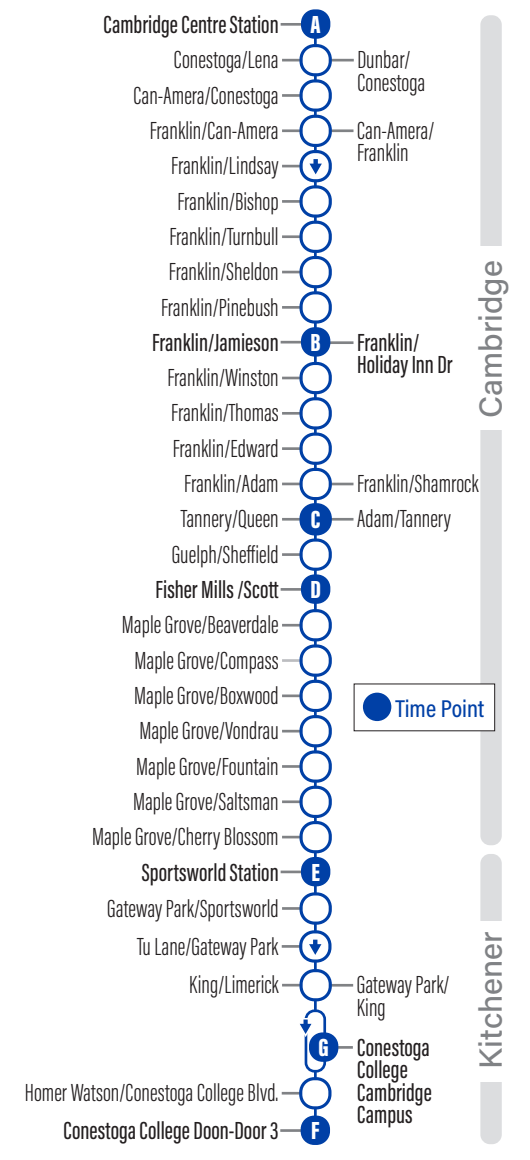

iXpress Maple Grove

203

Effective: Sept 2, 2024

For the most current bus stop listing, visit grt.ca

519-585-7555 Deaf and hard of hearing (TTY): 519-575-4608
Text: 57555 & key in your bus stop number