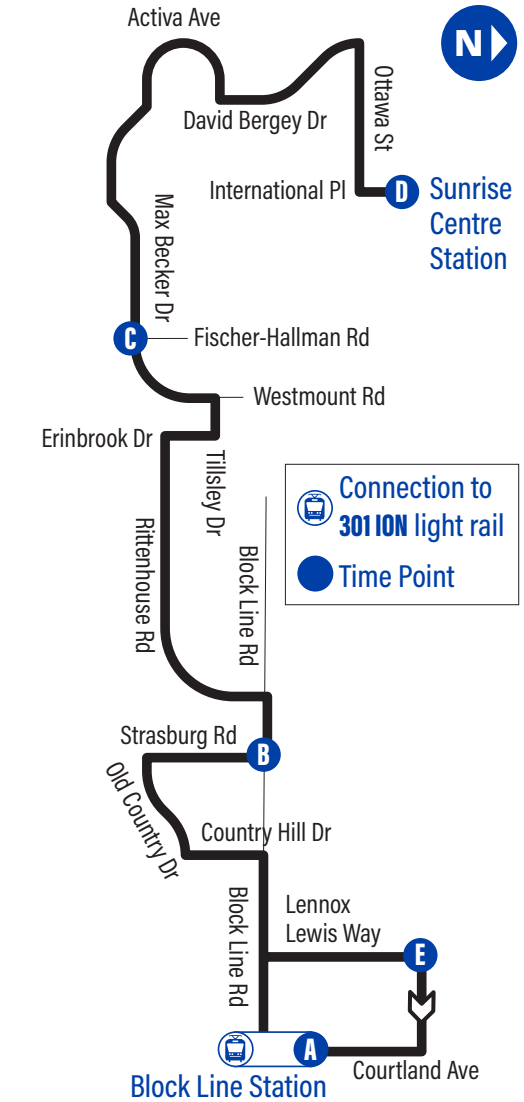

to Block Line Station

D Sunrise Centre Station 1672
International / Wake Robin 1676
Ottawa / Path To Wake Robin 2991
David Bergey / Ottawa 2992
David Bergey / Peach Blossom 2993
David Bergey / Activa 2994
Activa / Isaiah 2995
Activa / Snowdrop 2996
Activa / Reistview 2997
Activa / Sweet William 2999
Max Becker / Copper Leaf 3000
Max Becker / Commonwealth 3001
Max Becker / Fischer-Hallman 3002
C Westmount / Fischer-Hallman 2065
Tillsley / Westmount 3005
Erinbrook / Rittenhouse 2328
Rittenhouse / Path To Erinbrook Park 2329
Rittenhouse / Erinbrook 2330
Rittenhouse / Goundry 2331
Rittenhouse / Brookfield 2332
Rittenhouse / Block Line 3016
B Strasburg / Block Line 2884
Strasburg / Forest Glen Plaza 1548
Old Country / Strasburg 3037
Old Country / Country Hill 1662
Country Hill / Block Line 3044
Block Line / Kingswood 1028
Block Line / Fallowfield 2024
Block Line / St Marys High School 2025
Lennox Lewis / Activa Sportsplex 1669
E Lennox Lewis / The Family Centre 1670
A Block Line Station 1463

For the most current bus stop listing, visit grt.ca

Laurentian West

22

Effective: September 2, 2024

519-585-7555 www.grt.ca TTY: 519-575-4608
Text: 57555 & key in your bus stop number