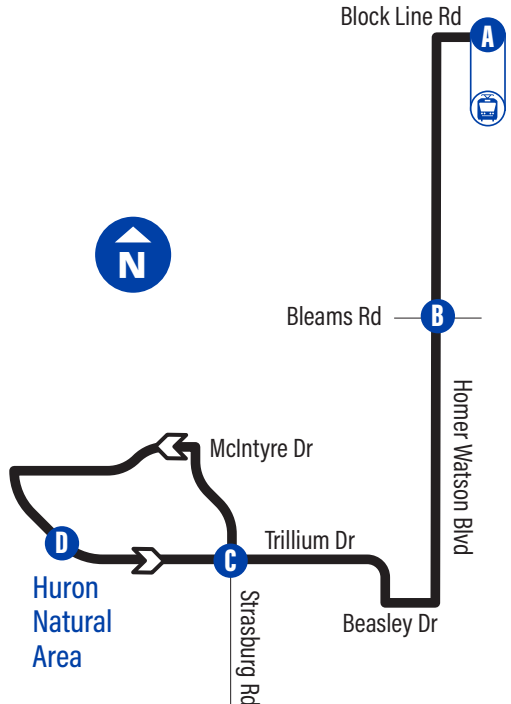

Bus Stops

to Trillium/ Washburn

A Block Line Station 1463

Block Line / St Marys High School 3474

Block Line / Hanover 1033

B Homer Watson / Bleams 2398

Beasley / Homer Watson 2399

Trillium / Steckle 1792

Trillium / Adam Ferrie 1793

Trillium / Shoemaker 1794

C Trillium / Strasburg 1691

1455 Strasburg Rd. 1843

Mcintyre / Strasburg 1777

Mcintyre / Mcbrine 1778

222 McIntyre Dr. 1779

Mcintyre / Trillium 1780

Trillium / Washburn 1781

820 Trillium Dr. 3724

D Trillium / Huron Natural Area 1781

to Block Line Station

D Trillium / Huron Natural Area 1781

Trillium / Huron Natural Area 1782

680 Trillium Dr. 1783

820 Trillium Dr. 3724

Trillium / Mcbrine 1784

C Trillium / Strasburg 1785

Trillium / Shoemaker 1786

Trillium / Adam Ferrie 1787

Trillium / Steckle 1788

Trillium / Beasley 2385

Beasley / Homer Watson 2386

B Homer Watson / Bleams 2387

Block Line / Fallowfield 2024

Block Line / St Marys High School 2025

A Block Line Station 1463

Trillium

26

Effective: September 2, 2024

Block Line Station

Connection to 301 ION light rail

Time Point

For the most current bus stop listing, visit grt.ca

519-585-7555 www.grt.ca TTY: 519-575-4608
Text: 57555 & key in your bus stop number