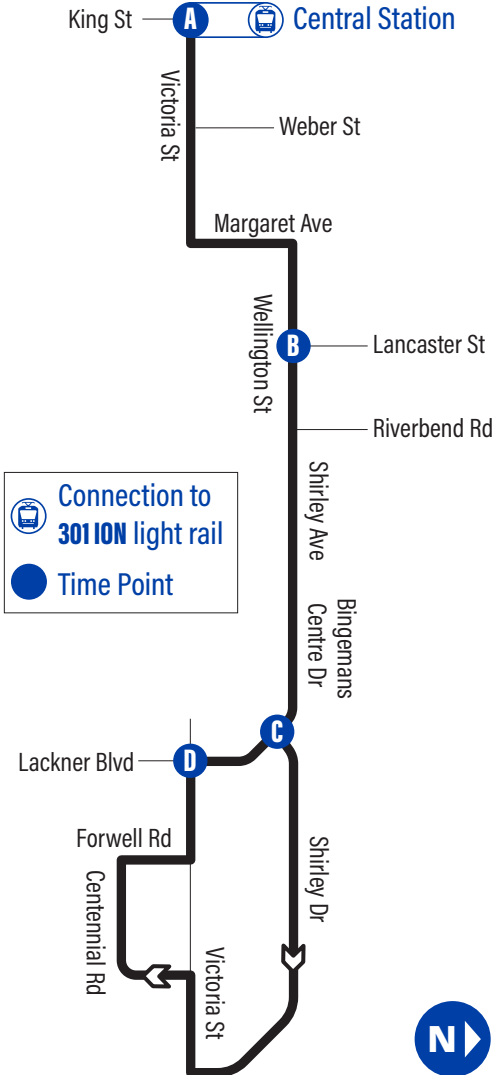

Bingemans Centre Dr. / Binge 3420

400 Bingemans Centre Dr. 3419

274 Shirley Ave. 3417

200 Shirley Ave. 3406

68 Shirley Ave. 3406

Shirley / Riverbend 3404

809 Wellington St. N. 3403

Wellington / Spring Valley 3402

B Wellington / Major 2447

Wellington / St Leger 2448

Wellington / Margaret 2449

Victoria / Margaret 1023

Victoria / Kitchener Rail Station 1921

A Central Station 1474

For the most current bus stop listing, visit grt.ca

Bingemans

34

Effective: September 2, 2024

easyGO

519-585-7555 www.grt.ca TTY: 519-575-4608
Text: 57555 & key in your bus stop number

Monday to Friday Schedule

to Shirley / Victoria			
Depart	▶▶▶		▶▶▶ Arrive
 Central Station A	Wellington / Lancaster B	Bingemans Centre Dr / Shirley C	Victoria / Bingemans Centre Dr D
6:37	6:43	6:50	7:00
		7:05	7:14
7:07	7:13	7:19	7:28
		7:35	7:44
7:37	7:43	7:49	7:58
		8:05	8:14
8:07	8:13	8:19	8:28
		8:35	8:44
8:37	8:43	8:49	8:58
		9:05	9:14
2:36	2:42	2:47	2:56
		3:05	3:14
3:06	3:12	3:17	3:26
		3:35	3:44
3:36	3:42	3:47	3:56
		4:05	4:14
4:06	4:12	4:17	4:26
		4:35	4:44
4:36	4:42	4:47	4:56
		5:05	5:14
5:06	5:12	5:17	5:26
		5:35	5:44
10:31	10:36	10:42	10:50
		11:05	11:13

to Central Station			
Depart	▶▶▶		Arrive
Victoria / Bingemans Centre Dr D	Wellington / Major B	 Central Station A	
		7:26	
7:14	7:21		
		7:56	
7:44	7:51		
		8:26	
8:14	8:21		
		8:56	
8:44	8:51		
		9:26	
9:14	9:21		
		3:26	
3:14	3:21		
		3:56	
3:44	3:51		
		4:26	
4:14	4:21		
		4:56	
4:44	4:51		
		5:26	
5:14	5:21		
		5:56	
5:44	5:51		
		11:24	
11:13	11:20		