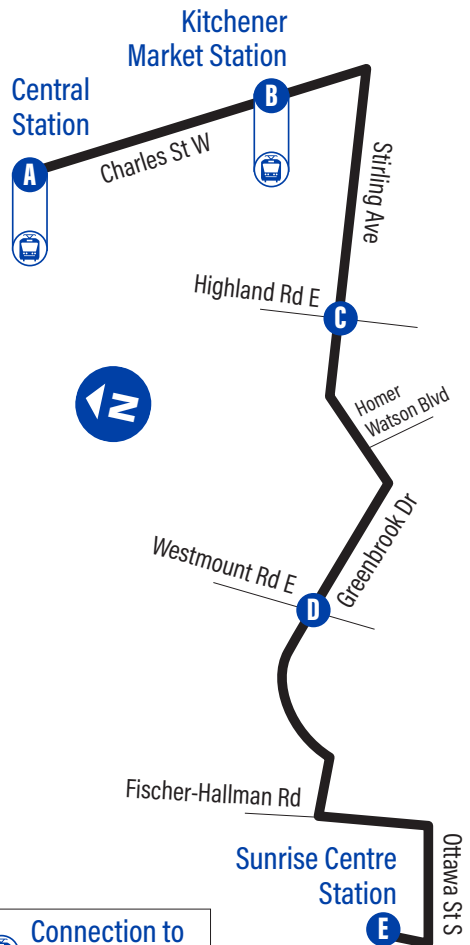

Bus Stops

to Central Station

to Sunrise Centre Station

E Sunrise Centre Station 1675	A Central Station 1474
International / Wake Robin 1676	Charles / Water 1273
Greenbrook / Ruskview 3094	Queen Station (Charles / Benton) 1385
Greenbrook / Birchcliff 3095	B Kitchener Market Station 2924
Greenbrook / Forest Hill Centre 3096	Charles / Cameron Heights Collegiate Institute 2925
D Greenbrook / Westmount 3097	Charles / Stirling 1387
Greenbrook / Forest Hill 3098	Stirling / Kaufman Park 2927
Greenbrook / Lakeside 3099	Stirling / Courtland 2928
Greenbrook / Stirling 3100	Stirling / Mill 2929
Stirling / Homer Watson 2691	C Stirling / Highland 2311
Stirling / Mausser 3102	Stirling / Lorne 3075
Stirling / Lorne 3103	Stirling / Mausser 3076
C Stirling / Highland 2309	Stirling / Homer Watson 2684
Stirling / Mill 2914	Greenbrook / Stirling 3083
Stirling / Courtland 2915	Greenbrook / Lakeside 3084
Stirling / Kaufman Park 2916	Greenbrook / Forest Hill 3085
Charles / Stirling 1386	Greenbrook / Graystone 2828
Charles / Cameron Heights Collegiate Institute 2919	Greenbrook / Stonybrook 2825
B Kitchener Market Station 2920	Greenbrook / Birchcliff 3091
Queen Station (Charles / Benton) 1376	Greenbrook / Fischer-Hallman 3093
Victoria Park Station 1313	Ottawa / International 2704
Charles / Water 1292	D Sunrise Centre Station 1675
A Central Station 3226	

Greenbrook

GRT
GRAND RIVER TRANSIT

35

Effective: September 2, 2024

Connection to 301 ION light rail
 Time Point

For the most current bus stop listing, visit grt.ca

easyGO

519-585-7555 www.grt.ca TTY: 519-575-4608
Text: 57555 & key in your bus stop number