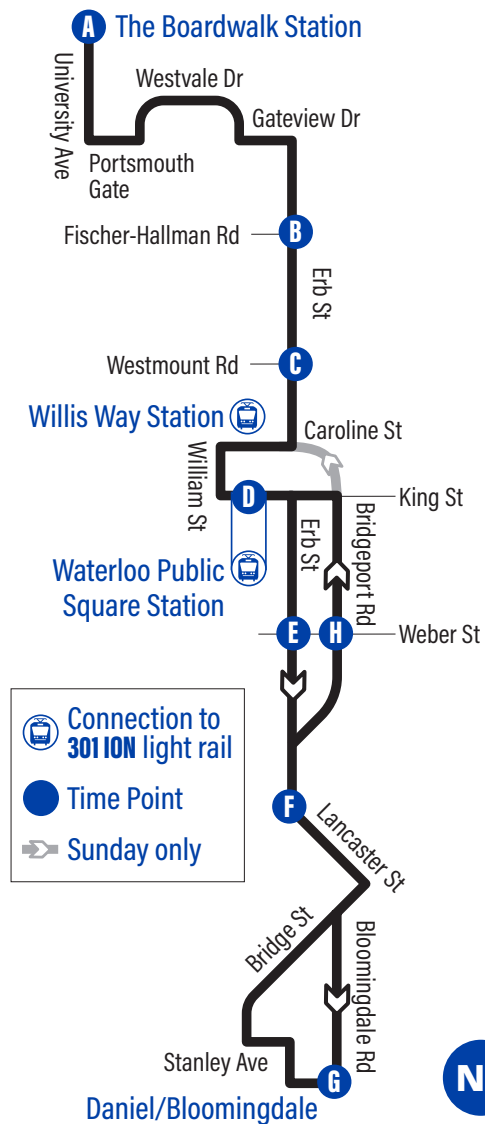

Bus Stops

to The Boardwalk Station

G Daniel / Bloomingdale 2434	King / William 1959
Bloomingdale / Stanley 2436	Willis Way Station 1960
Bloomingdale / Prince 2437	Erb / Father David Bauer 1961
Bloomingdale / Horning 2438	Erb / Barrel Yards 1962
Bridge / Tyson 2439	Erb / Avondale 1963
Lancaster / Bridge 1943	Erb / Roslin 1964
Lancaster / General 1944	Erb / Dietz 1965
Lancaster / Lang 1945	C Erb / Westmount 1966
F Bridgeport Rd. / Lancaster 1946	Erb / Mcdougall 1967
Bridgeport Rd. / Mackie 1947	Erb / Mulberry 1968
Bridgeport Rd. / Lang 1948	Erb / Amos 1969
Bridgeport Rd. / Goldbeck 1949	Erb / Culpepper 1970
Bridgeport Rd. / Bluevale 1950	Erb / Churchill 1971
Bridgeport Rd. / Margaret 1951	B Fischer-Hallman / Erb 4056
Bridgeport Rd. / Ellis 1952	Erb / Beechwood 4071
H Bridgeport Rd. / Weber 1954	Westvale / Gateview 1985
Bridgeport Rd. / Devitt 1955	Westvale / Heather Hill 1986
Bridgeport Rd. / Peppler 1956	Westvale / Edenvally 1988
King / Bridgeport Rd. 1957	We stvale / Thorndale 4067
D Waterloo Public Square Station 4015	Westvale / Cardiff 4065
	Portsmouth / Springfield. 4063
	University Ave. / Portsmouth 3880
	University Ave. / Baker 3662
	A The Boardwalk Station 4003

Fares and schedules are subject to change without notice. Weather and road conditions may cause schedule delays.

Erb

GRT
GRAND RIVER TRANSIT

5

Effective: September 2, 2024

519-585-7555 www.grt.ca TTY: 519-575-4608
Text: 57555 & key in your bus stop number