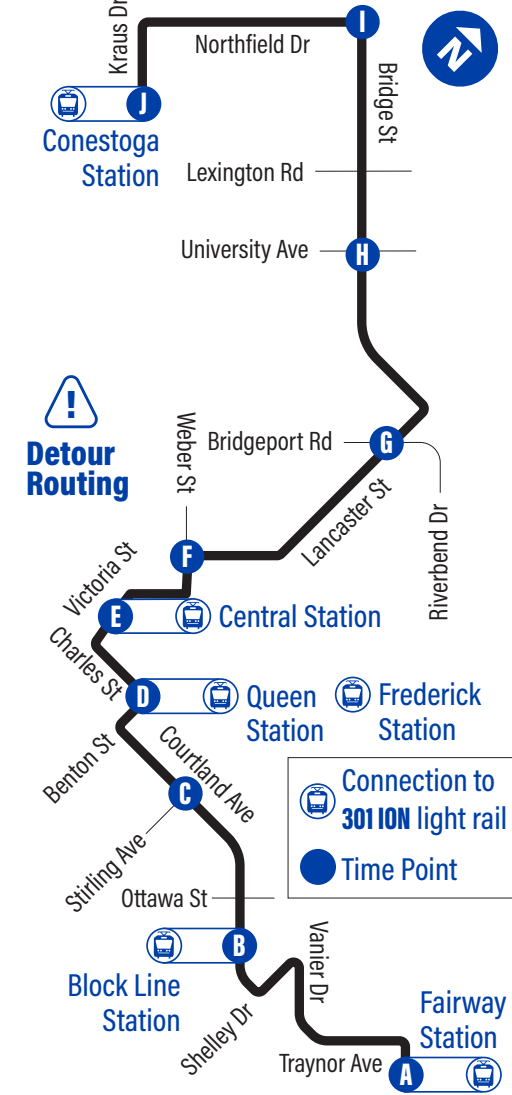

Effective: September 2, 2024