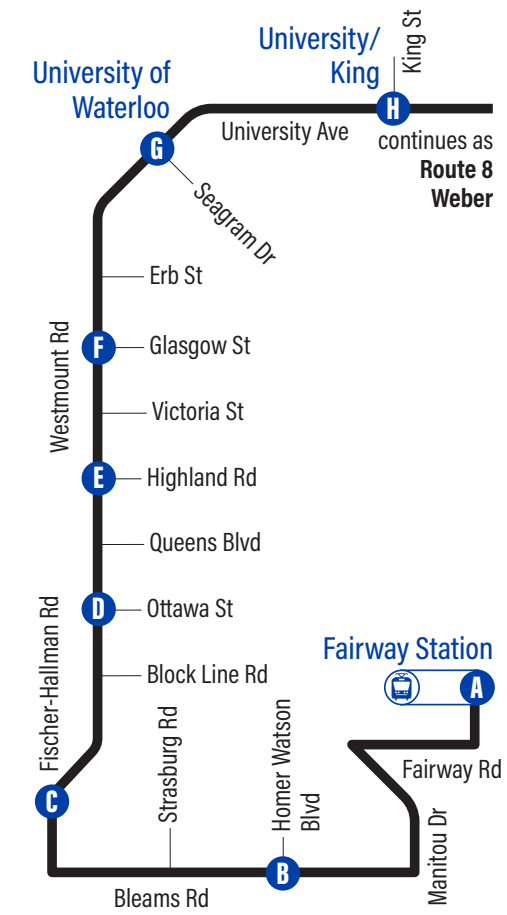

Continues as Route 8 to Fairway Station

Westmount

12

Effective: September 2, 2024

Connection to 301 ION light rail

Time Point