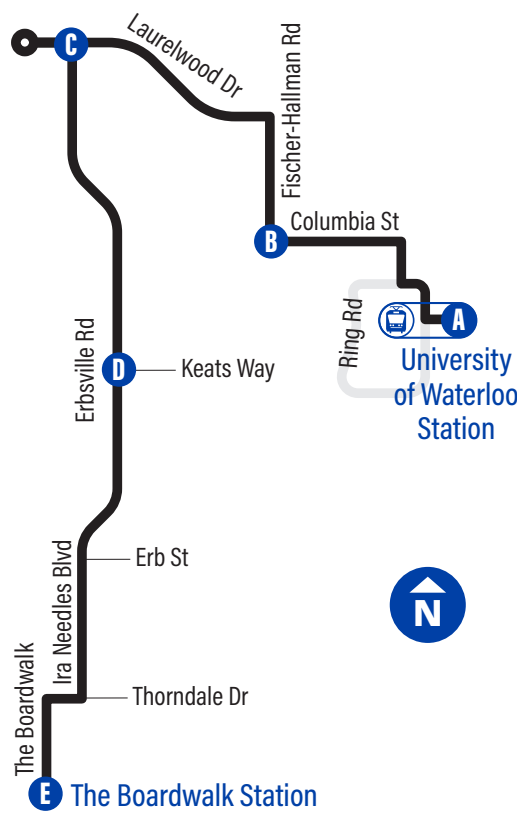

Laurelwood

GRT
GRAND RIVER TRANSIT

13

Effective: December 23, 2024

Connection to 301 ION light rail

Time Point

Monday to Friday Schedule

to The Boardwalk Station				
Depart				Arrive
University of Waterloo Station	Columbia / Fischer-Hallman	Laurelwood / Erbsville	Erbsville / Keats Way	The Boardwalk Station
A	B	C	D	E
5:52	5:57	6:03	6:09	6:15
6:20	6:25	6:31	6:37	6:43
6:35	6:40	6:46	6:52	6:58
6:50	6:55	7:01	7:08	7:15
7:07	7:13	7:20	7:27	7:34
7:23	7:29	7:36	7:43	7:50
7:41	7:47	7:54	8:01	8:08
7:58	8:04	8:11	8:18	8:25
8:18	8:24	8:31	8:38	8:45
8:32	8:38	8:45	8:52	8:59
8:48	8:54	9:01	9:08	9:15
9:02	9:08	9:15	9:22	9:29
9:18	9:24	9:31	9:37	9:44
9:32	9:38	9:45	9:51	9:58
9:48	9:54	10:01	10:07	10:14
10:02	10:08	10:15	10:21	10:28
10:16	10:22	10:29	10:35	10:42
10:29	10:35	10:42	10:48	10:55
10:43	10:49	10:56	11:02	11:09
10:59	11:05	11:12	11:18	11:25
11:13	11:19	11:26	11:32	11:39
11:29	11:35	11:42	11:48	11:55
11:43	11:49	11:56	12:02	12:09
11:59	12:05	12:12	12:18	12:25
12:13	12:19	12:26	12:32	12:39
12:29	12:35	12:42	12:48	12:55
12:43	12:49	12:56	1:02	1:09
12:59	1:05	1:12	1:18	1:25
1:13	1:19	1:26	1:32	1:39
1:29	1:35	1:42	1:48	1:55
1:43	1:49	1:56	2:02	2:09
1:59	2:05	2:12	2:18	2:25
2:13	2:19	2:26	2:33	2:40
		2:39	2:47	2:54
2:29	2:36	2:44	2:52	2:59
2:44	2:51	2:59	3:07	3:14
3:04	3:11	3:19	3:27	3:34
3:19	3:26	3:34	3:42	3:49
3:34	3:41	3:49	3:57	4:04
3:49	3:56	4:04	4:12	4:19
4:04	4:11	4:19	4:27	4:34
4:19	4:26	4:34	4:42	4:49
4:34	4:41	4:49	4:57	5:04
4:49	4:56	5:04	5:12	5:19
5:04	5:11	5:19	5:27	5:34
5:19	5:26	5:34	5:42	5:49
5:34	5:41	5:49	5:57	6:03
5:49	5:56	6:04	6:10	6:16
6:04	6:11	6:18	6:24	6:30
6:17	6:24	6:31	6:37	6:43
6:28	6:35	6:42	6:48	6:54
6:44	6:51	6:58	7:04	7:10
6:56	7:03	7:10	7:16	7:22
7:11	7:18	7:25	7:31	7:37
7:26	7:33	7:40	7:46	7:52
7:41	7:48	7:55	8:01	8:07
7:56	8:03	8:10	8:16	8:22
8:11	8:18	8:25	8:31	8:37
8:26	8:33	8:40	8:46	8:52
8:41	8:48	8:55	9:01	9:07
8:56	9:03	9:10	9:16	9:22
9:11	9:18	9:25	9:31	9:37
9:26	9:33	9:40	9:46	9:52
9:41	9:48	9:55	10:01	10:07
9:56	10:03	10:09	10:15	10:21
10:18	10:24	10:30	10:36	10:42
10:36	10:42	10:48	10:54	11:00
10:56	11:02	11:08	11:14	11:20
11:26	11:32	11:38	11:44	11:50
11:56	12:02	12:08	12:14	12:20