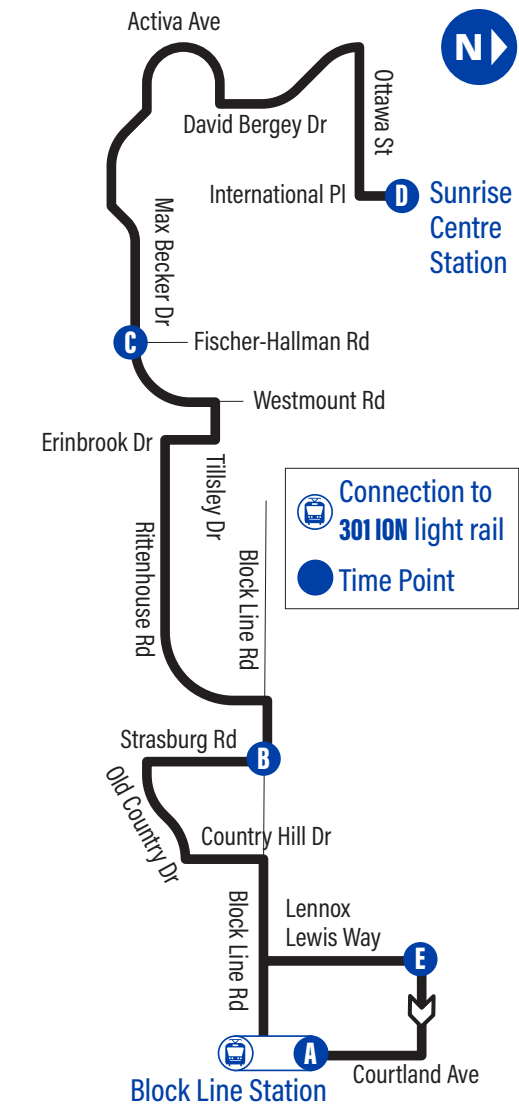

to Block Line Station

Laurentian West

22

Effective: September 2, 2024

Connection to 301 ION light rail
● Time Point

For the most current bus stop listing, visit grt.ca

519-585-7555 www.grt.ca TTY: 519-575-4608
Text: 57555 & key in your bus stop number